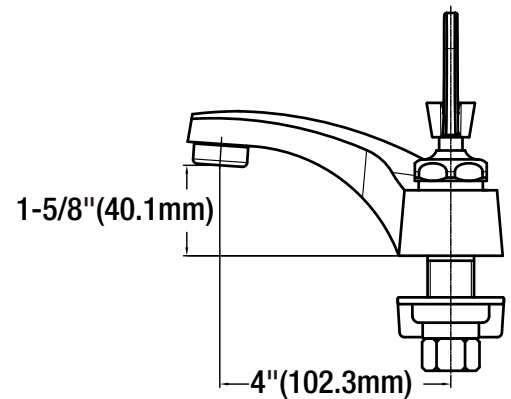

Specifications

PFX404

TWO HANDLE COMMERCIAL LAVATORY FAUCET

Product Features

- Heavy duty 4" cast brass lavatory faucet
- ADA wrist blade handles and color indexed caps
- Ceramic cartridges with brass stems
- Polished chrome
- Flow rate: 1.5 GPM aerator
- Complies with ASME:A112.18.1/CSA:B125.1
- NSF61 compliant
- Complies with Lead Plumbing Law
- cUPC/IAPMO Listed
- ADA Compliant

PFX404

Product Specifications

NOTE: All dimensions and specifications are nominal and may vary $\pm 1/4"$. Use actual products for accuracy in critical situations.

Warranty and Codes

This product comes complete with installation, operating, care and maintenance instructions. This PROFLO faucet carries a limited lifetime warranty when installed in residential applications. The warranty is five years in commercial applications. This product meets ASME: A112.18.1. *Compliant with lead content requirements of US Senate Bill S.3874.