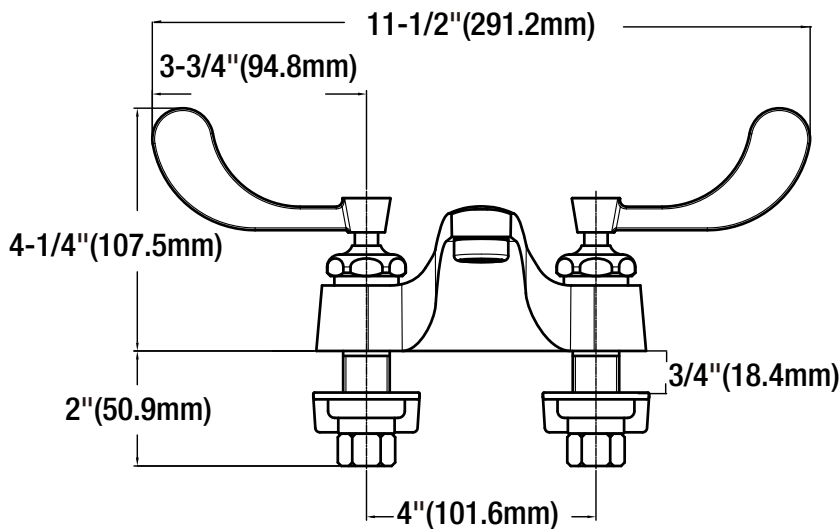

Specifications

PFX404

TWO HANDLE COMMERCIAL LAVATORY FAUCET

Product Features

- Heavy duty 4" cast brass lavatory faucet
- ADA wrist blade handles and color indexed caps
- Ceramic cartridges with brass stems
- Polished chrome
- Flow rate: 1.5 GPM aerator
- Complies with ASME:A112.18.1/CSA:B125.1
- NSF61 compliant
- Complies with Lead Plumbing Law
- cUPC/IAPMO Listed
- ADA Compliant

PFX404

Product Specifications

NOTE: All dimensions and specifications are nominal and may vary $\pm 1/4"$. Use actual products for accuracy in critical situations.

Warranty and Codes

This product comes complete with installation, operating, care and maintenance instructions. This PROFLO faucet carries a limited lifetime warranty when installed in residential applications. The warranty is five years in commercial applications. This product meets ASME: A112.18.1. *Compliant with lead content requirements of US Senate Bill S.3874.