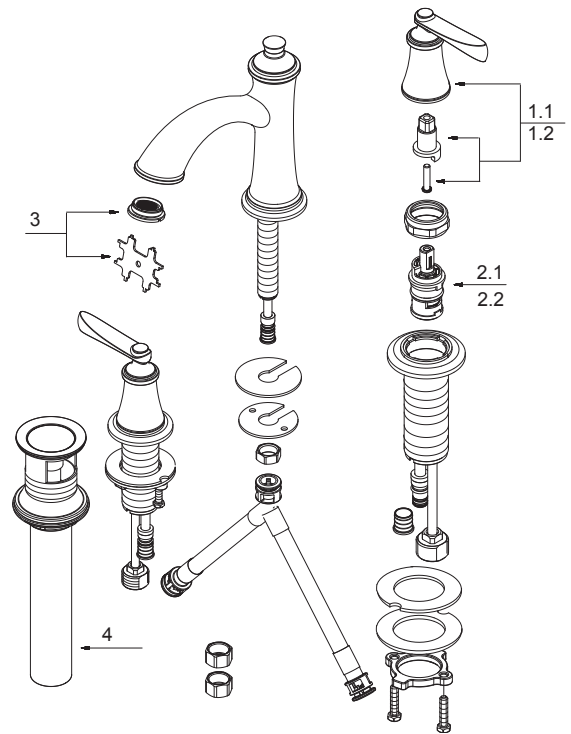

PFWSC5860

Hopkins Two Handle Widespread Lavatory Faucet

Model Numbers

PFWSC5860CP Chrome
 PFWSC5860ZBN PVD Brushed nickel

No.	Item	Part Number	Material Type
1.1	Metal Handle Assembly - Cold	OBPF7A602868C	Metal, Plastic
1.2	Metal Handle Assembly - Hot	OBPF7A602868H	Metal, Plastic
2.1	Ceramic Disc Cartridge - Cold	PF507003C	Plastic, Ceramic
2.2	Ceramic Disc Cartridge - Hot	PF507003H	Plastic, Ceramic
3	Aerator Kit	OBPF5A603931N	Metal, Plastic
4	Pop-UP Assembly	OBPF9A505219P	Metal, Plastic

PFWSC5860

Warranty and Codes

This product comes complete with installation, operating, care and maintenance instructions. This PROFLO faucet carries a limited lifetime warranty when installed in residential applications. The warranty is five years in commercial applications. Compliant with lead content requirements of California AB 1953 and Vermont S.152.