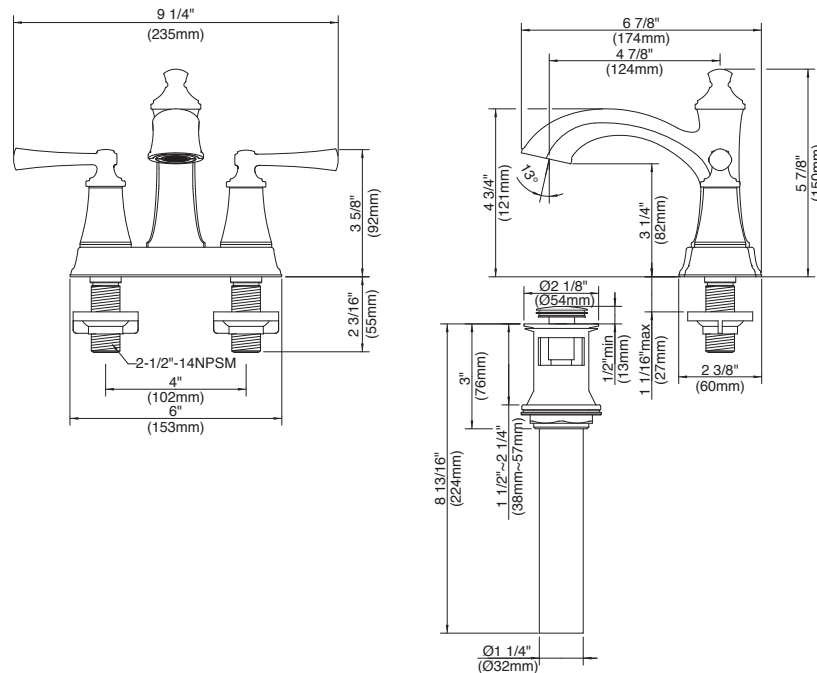

Specifications

PFWSC5840 Hopkins Two Handle Lavatory Faucet

Product Features

- Ceramic cartridge
- Metal lever hand
- 50/50 Pop-up drain assembly
- Max. flow rate: 1.2 gpm (4.5 L/min) at 60 psi
- EPA WaterSense approved
- cUPC/IAPMO listed
- ADA compliant

Optional Accessories / Available Parts

PFWSC5840CP	Chrome
PFWSC5840ZBN	PVD Brushed nickel

PFWSC5840

Product Specifications

* All measurements are nominal. Please verify before actual installation.

Warranty and Codes