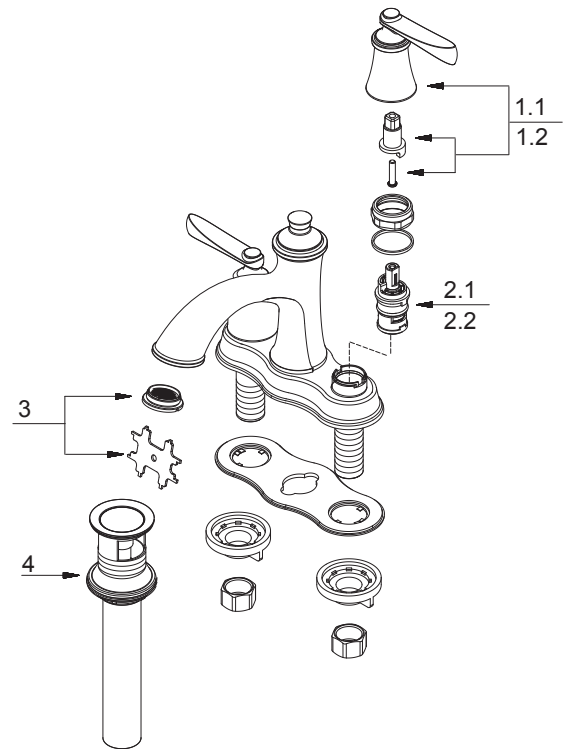

PFWSC5840

Hopkins Two Handle Lavatory Faucet

Model Numbers

PFWSC5840CP Chrome
 PFWSC5840ZBN PVD Brushed nickel

No.	Item	Part Number	Material Type
1.1	Metal Handle Assembly - Cold	OBPF7A602868C	Metal, Plastic
1.2	Metal Handle Assembly - Hot	OBPF7A602868H	Metal, Plastic
2.1	Ceramic Disc Cartridge - Cold	PF507003C	Plastic, Ceramic
2.2	Ceramic Disc Cartridge - Hot	PF507003H	Plastic, Ceramic
3	Aerator Kit	OBPF5A603931N	Metal, Plastic
4	Pop-UP Assembly	OBPF9A505219P	Metal, Plastic

PFWSC5840

Warranty and Codes

This product comes complete with installation, operating, care and maintenance instructions. This PROFLO faucet carries a limited lifetime warranty when installed in residential applications. The warranty is five years in commercial applications. Compliant with lead content requirements of California AB 1953 and Vermont S.152.