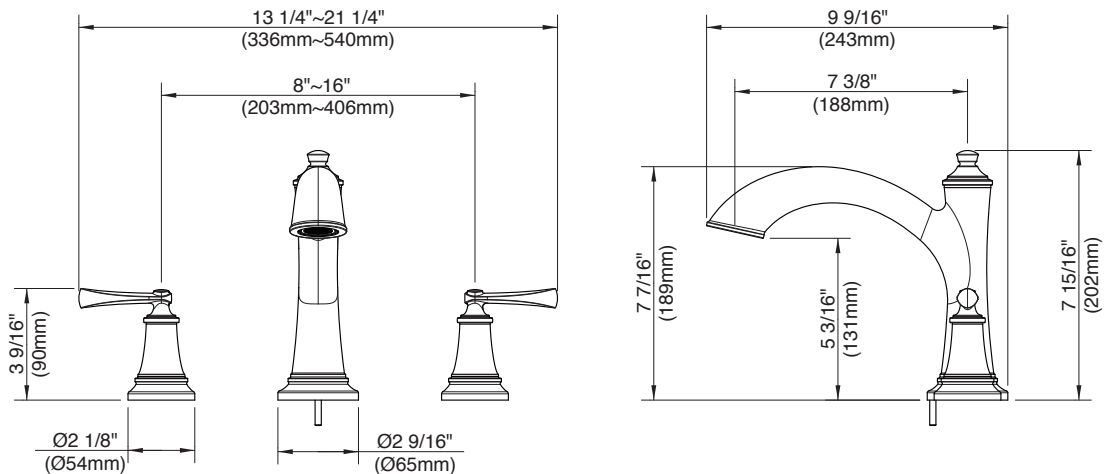

### Product Features

- 8"-16" installation
- Metal lever handles
- Requires rough-in valve PF674163
- Max. flow rate: 6.3 gpm (24 L/min) at 20 psi
- Metal construction
- cUPC/IAPMO listed

### Product Specifications

\* All measurements are nominal. Please verify before actual installation.