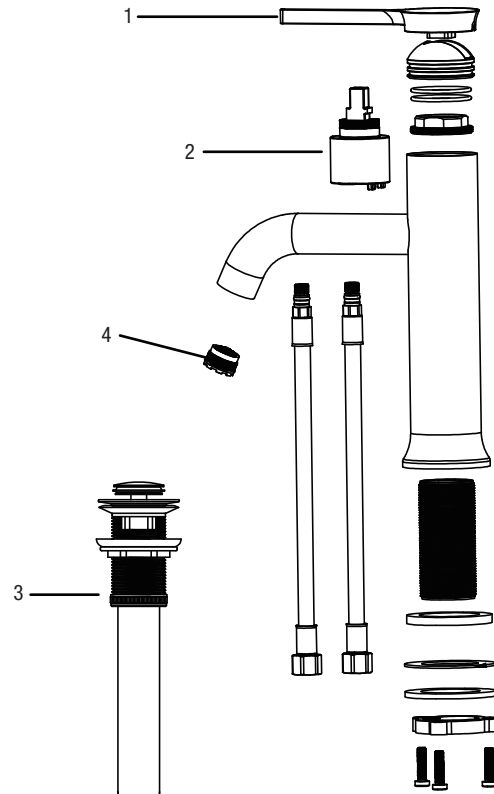

PFWSC3950 SINGLE-HOLE BATHROOM FAUCET

Model Numbers:

- PFWSC3950CP Chrome
- PFWSC3950ZBN Brushed nickel
- PFWSC3950MB Matte black

PFWSC3950CP

No.	Item	Part Number	Material Type
1	Handle	OBPF71131106410CP	Zinc Alloy
		OBPF71131106410ZBN	
		OBPF71131106410MB	
2	Cartridge	OBPF220007040048	Plastic
3	Drain	OBPF91131200210CP	Brass
		OBPF91131200210ZBN	
		OBPF91131200210MB	
4	Aerator	OBPF5253500504042	Plastic

Warranty and Codes

This product comes complete with installation, operating, care and maintenance instructions. This PROFLO faucet carries a limited lifetime warranty when installed in residential applications. The warranty is five years in commercial applications. This product meets ASME: A112.18.1. Compliant with lead content requirements of US Senate Bill S.3874