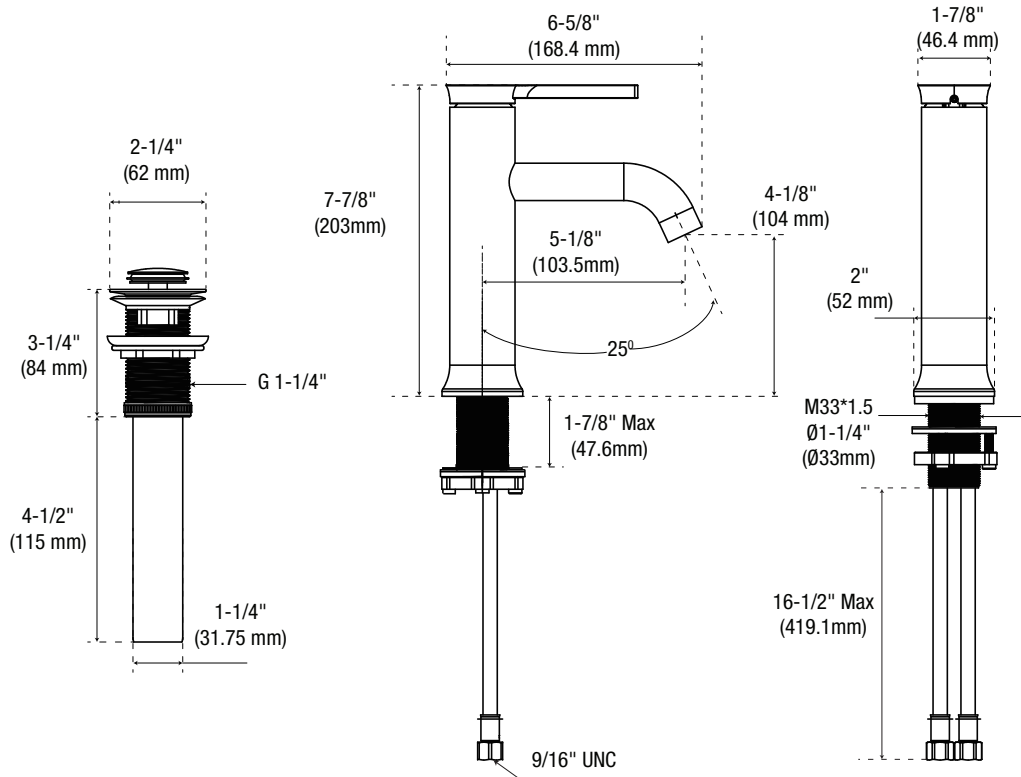

### Product Features

- Ceramic cartridge
- Metal lever handle
- Pop-up bathroom sink drain – with overflow
- Single-hole installation
- Flow rate: 1.2 gpm (4.54 L/min) at 60 psi
- Meets ASME A112.18.1
- NSF 61 compliant
- cUPC/IAPMO listed
- ADA Compliant

### Optional Parts

- OBPF11131102610\* Deck plate

### Product Specifications

\* All measurements are nominal. Please verify before actual installation.