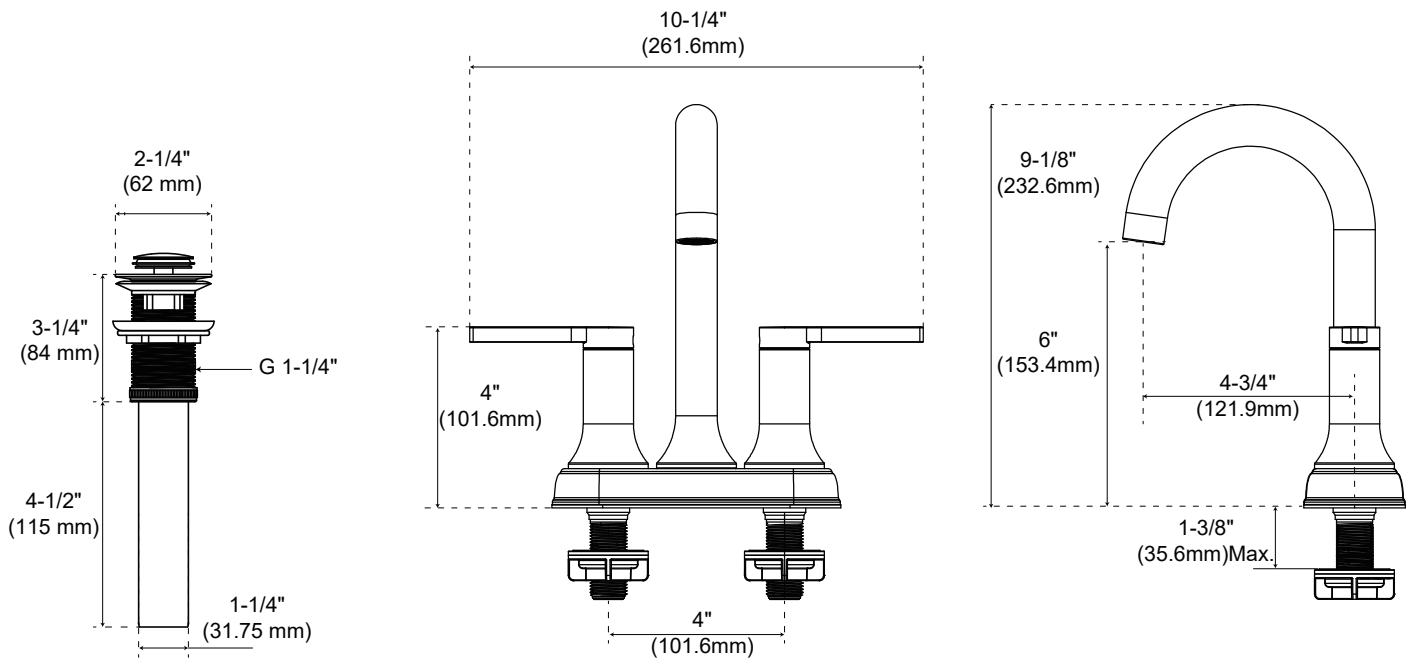

### Product Features

- Ceramic cartridge
- Metal lever handle
- With brass pop-up
- Requires 3-hole sink with 4" on-center
- Max. flow rate 1.2 gpm (4.54 L/min) at 60 psi
- Meets ASME A112.18.1
- NSF 61 compliant
- EPA WaterSense approved
- cUPC/IAPMO listed
- ADA Compliant

### Product Specifications

\* All measurements are nominal. Please verify before actual installation.