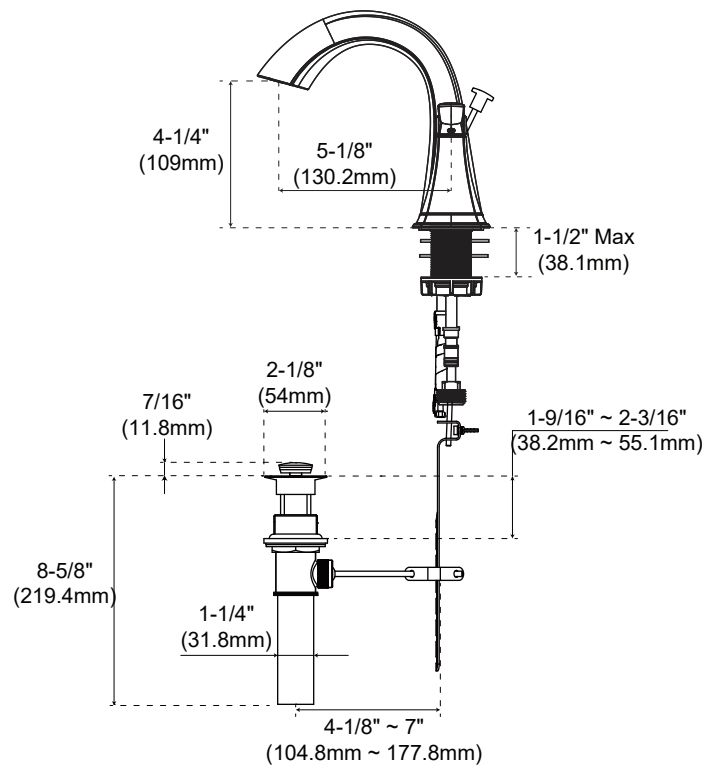

## PFWSC2960 CASSADORE 8" WIDESPREAD BATHROOM FAUCET

### Product Features

- Ceramic cartridge
- Metal handles
- With Brass Pop-up
- Requires 3-hole sink with 8" on-center
- Flow rate: 1.2 gpm (4.54 L/min) at 60 psi
- Meets ASME A112.18.1
- NSF 61 compliant
- cUPC/IAPMO listed
- ADA Compliant

### Product Specifications

\* All measurements are nominal. Please verify before actual installation.