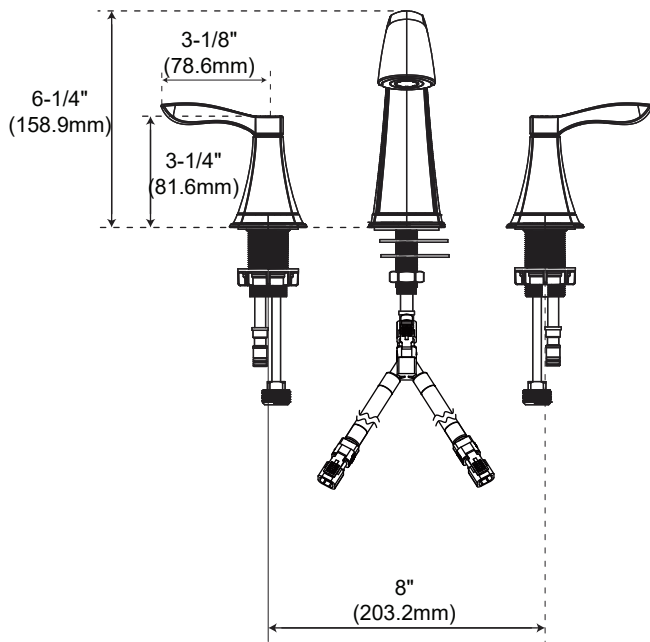

## PFWSC2960 CASSADORE 8" WIDESPREAD BATHROOM FAUCET

### Product Features

- Ceramic cartridge
- Metal handles
- With Brass Pop-up
- Requires 3-hole sink with 8" on-center
- Flow rate: 1.2 gpm (4.54 L/min) at 60 psi
- Meets ASME A112.18.1
- NSF 61 compliant
- cUPC/IAPMO listed
- ADA Compliant

### Product Specifications

\* All measurements are nominal. Please verify before actual installation.