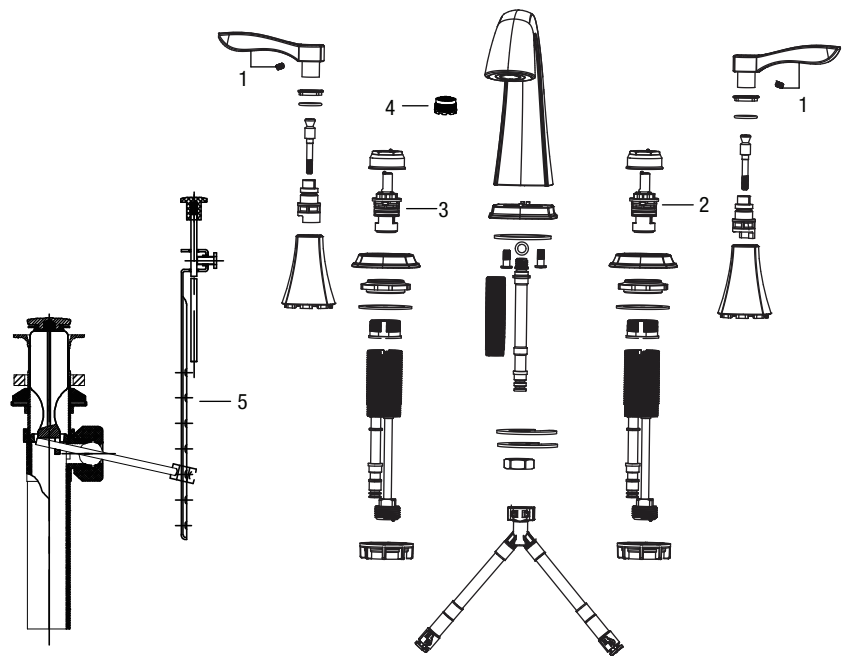

## 8" WIDESPREAD BATHROOM FAUCET

**Model Numbers:**

- PFWSC2960CP Chrome
- PFWSC2960ZBN Brushed nickel

PFWSC2960CP

No.	Item	Part Number	Material Type
1	Handle	OBPF73110131044CP	Zinc Alloy
		OBPF73110131044ZBN	
2	Cartridge C	OBPF225350150901	Brass+ Plastic
3	Cartridge H	OBPF2253501503012	Brass+ Plastic
4	Aerator	OBPF5210105198021	Plastic
5	Drain	OBPF91131200300CP	Brass+ Plastic
		OBPF91131200300ZBN	