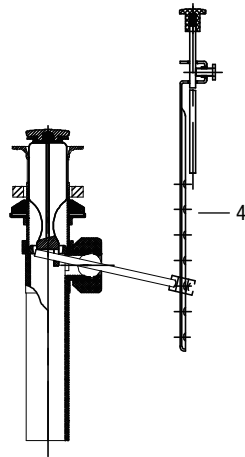

Warranty and Codes

This product comes complete with installation, operating, care and maintenance instructions. This PROFLO faucet carries a limited lifetime warranty when installed in residential applications. The warranty is five years in commercial applications. This product meets ASME: A112.18.1. *Compliant with lead content requirements of US Senate Bill S.3874*