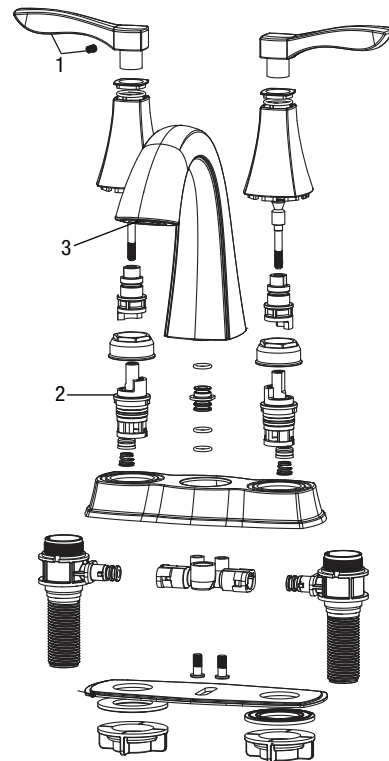

PFWSC2940 CASSADORE 4" CENTERSET BATHROOM FAUCET

Model Numbers:

- PFWSC2940CP Chrome
- PFWSC2940ZBN Brushed nickel

PFWSC2960CP

No.	Item	Part Number	Material Type
1	Handle	OBPF73110131044*	Zinc Alloy
2	Cartridge	OBPF2K113110191016	Brass+ Plastic
3	Aerator	OBPF5210105198021	Plastic
4	Drain	OBPF91131200300*	Brass+ Plastic

* Specify Finish

Warranty and Codes

This product comes complete with installation, operating, care and maintenance instructions. This PROFLO faucet carries a limited lifetime warranty when installed in residential applications. The warranty is five years in commercial applications. This product meets ASME: A112.18.1. *Compliant with lead content requirements of US Senate Bill S.3874*