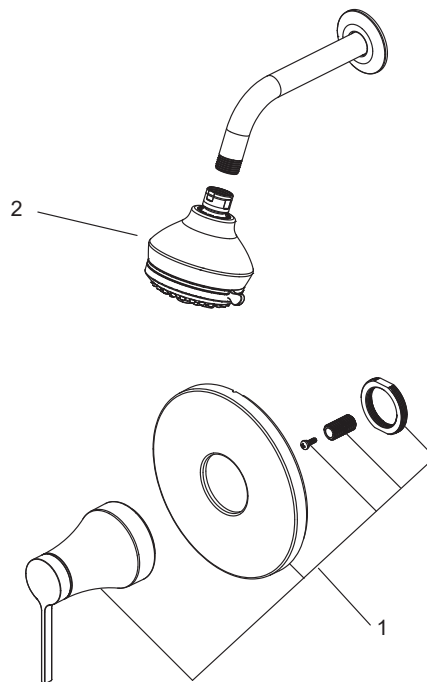

Parts

No.	Description	Part Number	Material Type	Qty
1	Handle	OBPF71190104100**	Zinc Alloy+ Brass	1
2	Showerhead	PFSH321**	ABS+Zinc Alloy	1

PF3920GCP