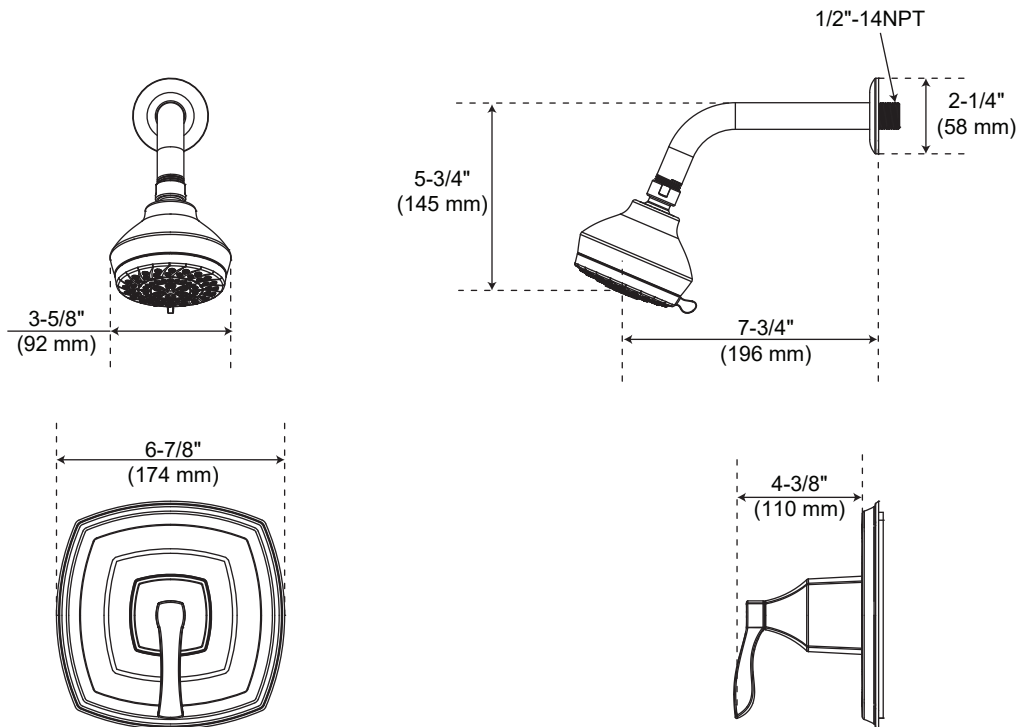

CASSADORE

PF2920G SINGLE HANDLE SHOWER TRIM

Product Features

- Metal lever handle
- Metal shower arm and flange
- 6 function showerhead with easy-clean rubber nozzles (spray, massage, spray+massage, aerated, spray+aerated, trickle)
- Max. flow rate 1.8 gpm (6.8 L/min) at 80 psi
- Required valve - ACCUFIT PF4001 series

Optional Parts

Valve Extension Kit ACF4001EXT

Codes and Certifications

PF2920G

- Certified to ASME A112.18.1 / CSA B125.1
- cUPC/IAPMO listed
- EPA WaterSense certified

For detailed warranty information, visit ferguson.com/proflo-faucet-warranty.