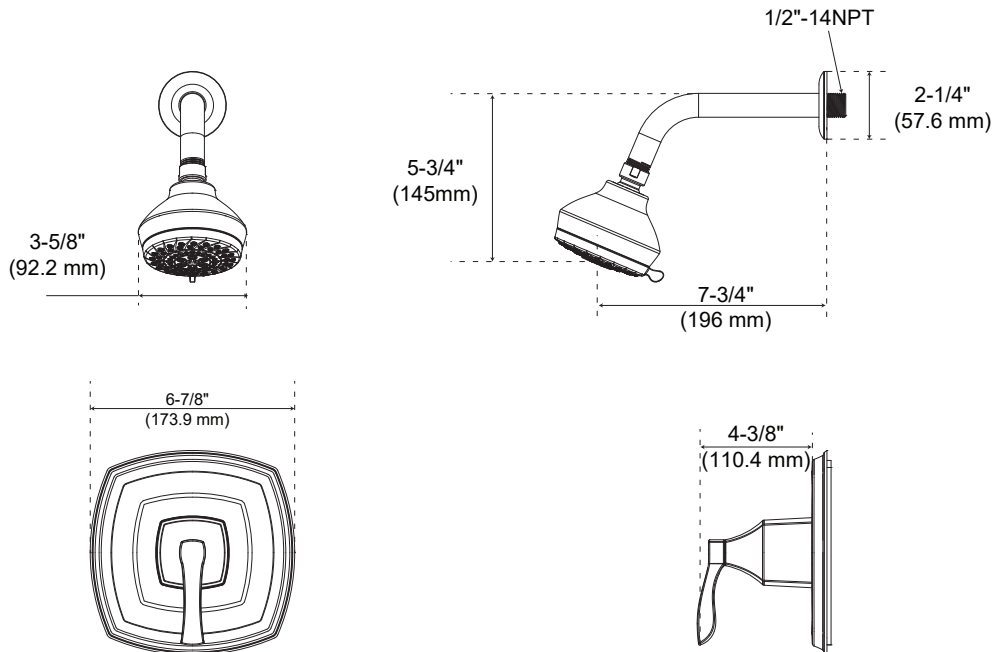

Product Specifications

* All measurements are nominal. Please verify before actual installation.

Warranty and Codes

This product comes complete with installation, operating, care and maintenance instructions. This PROFLO faucet carries a limited lifetime warranty when installed in residential applications. The warranty is five years in commercial applications. This product meets ASME: A112.18.1.

©2021 Ferguson Enterprises, LLC. FG 08/2021-C

PROFLO.COM