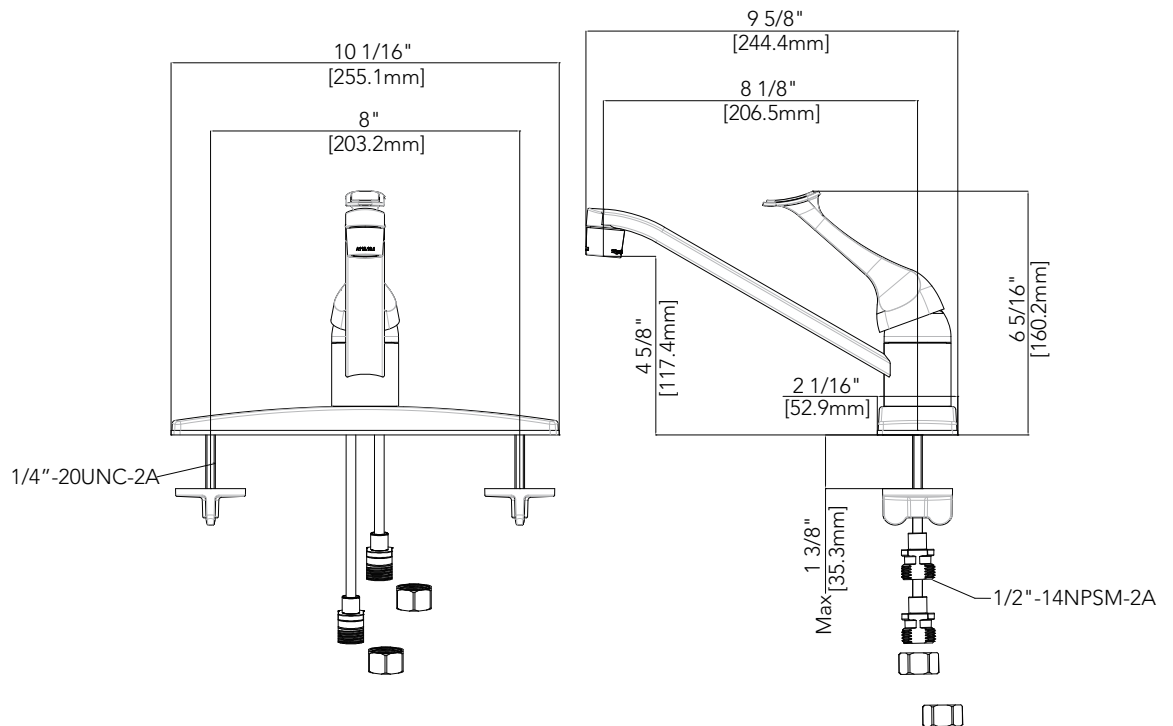

SPEC

PFXCM1M7200

CLIFFMONT SINGLE HANDLE KITCHEN FAUCET

Product Features

- Washerless cartridge
- Metal handle
- Neoperl aerator
- 3-hole sink with 8" on-center installation
- Flow rate: 1.8 gpm at 60 psi
- With 360° swivel spout
- cUPC/IAPMO listed
- Certified to ASME A112.18.1 / CSA B125.1
- ADA compliant
- NSF/ANSI/CAN61: $Q \leq 1$

PFXCM1M7200

Model Numbers

PFXCM1M7200 Chrome
MPID#:7286077

Product Specifications

Warranty and Codes

This product comes complete with installation, operating, care and maintenance instructions. This PROFLO faucet carries a limited lifetime warranty when installed in residential applications. The warranty is five years in commercial applications.