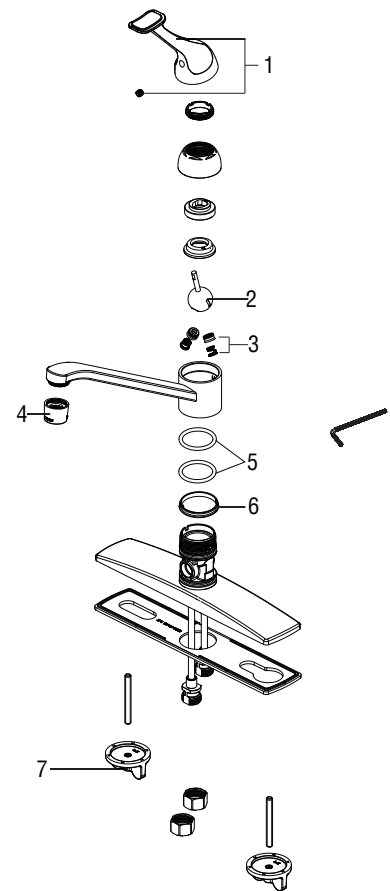

Model Numbers

PFXCM1M7200 Chrome
MPID#:7286077

No.	Item	Part Number	Material Type
1	Handle	OBPF713094*	Zinc alloy
2	Cartridge	OBPF222007	Steel
3	Seat & Spring	OBPF222008	Steel
4	Aerator	OBPF530260*	Plastic
5	O-ring	RP60108 (set of 2)	NBR
6	Washer	RP70832	POM
7	Mounting Nut	OBPF156109	Plastic