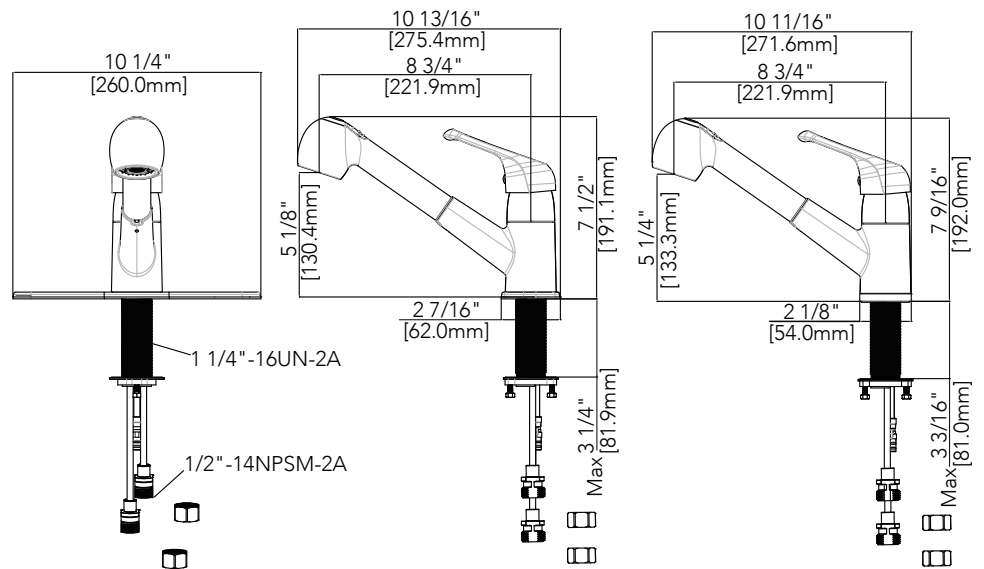

PFXCM1M2067

EDGEBROOK Single Handle Pull-out Kitchen Faucet

Product Features

- Ceramic disc cartridge
- Metal handle
- Neoperl aerator
- Max. flow rate: 1.8 gpm at 60 psi
- 2 function sprayhead
- Optional deck plate
- Certified to ASME A112.18.1 / CSA B125.1
- cUPC/IAPMO listed
- ADA compliant
- NSF/ANSI/CAN61: Q ≤ 1

PFXCM1M2067

Model Numbers

PFXCM1M2067	Chrome	MPID#:7286093
PFXCM1M2067ZBN	Brushed nickel	MPID#:7286071

Warranty and Codes

This product comes complete with installation, operating, care and maintenance instructions. This PROFLO faucet carries a limited lifetime warranty when installed in residential applications. The warranty is five years in commercial applications.