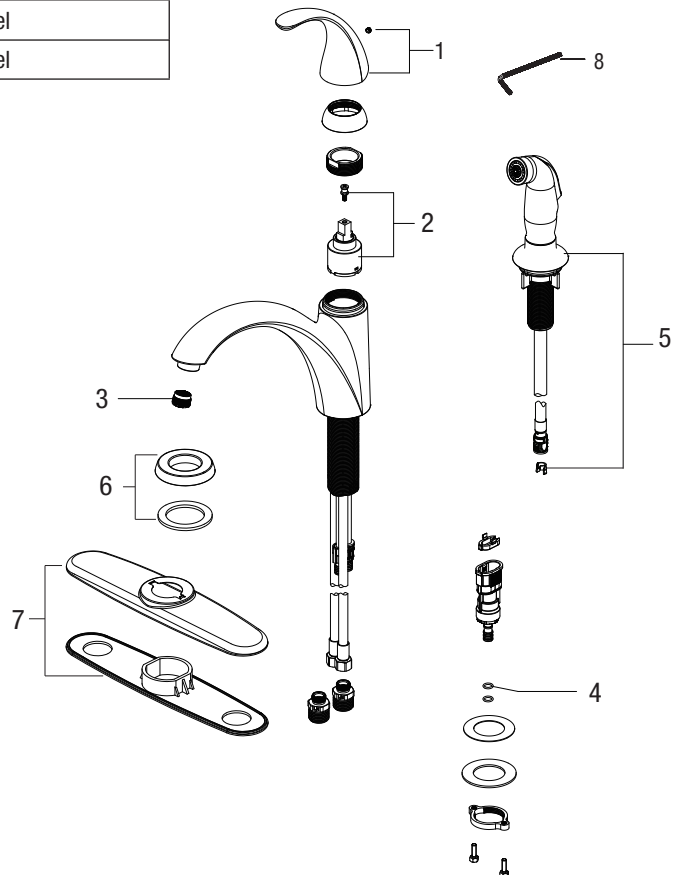

PFXC1917

SINGLE HANDLE KITCHEN FAUCET WITH SIDE SPRAYER

Model Numbers

PFXC1917CP Chrome
 PFXC1917ZBN Brushed nickel

No.	Item	Part Number	Material Type
1	Handle assembly	OBPF713400*	Zinc alloy
2	Cartridge & Screw	OBPF220005A	Ceramic
3	Aerator	OBPF530172A	POM
4	O-ring	OBPF60002	Rubber
5	Side Spray	OBPF636094A*	ABS
6	Flange	OBPF180471*	ABS
7	Deck plate assembly	OBPF180472*	Steel
8	2.5mm Hex allen wrench	OBPF1RP70221	Steel

PFXC1917CP

Warranty and Codes

This product comes complete with installation, operating, care and maintenance instructions. This PROFLO faucet carries a limited lifetime warranty when installed in residential applications. The warranty is five years in commercial applications. Certified to ASME A112.18.1. *Compliant with lead content requirements of California AB1953