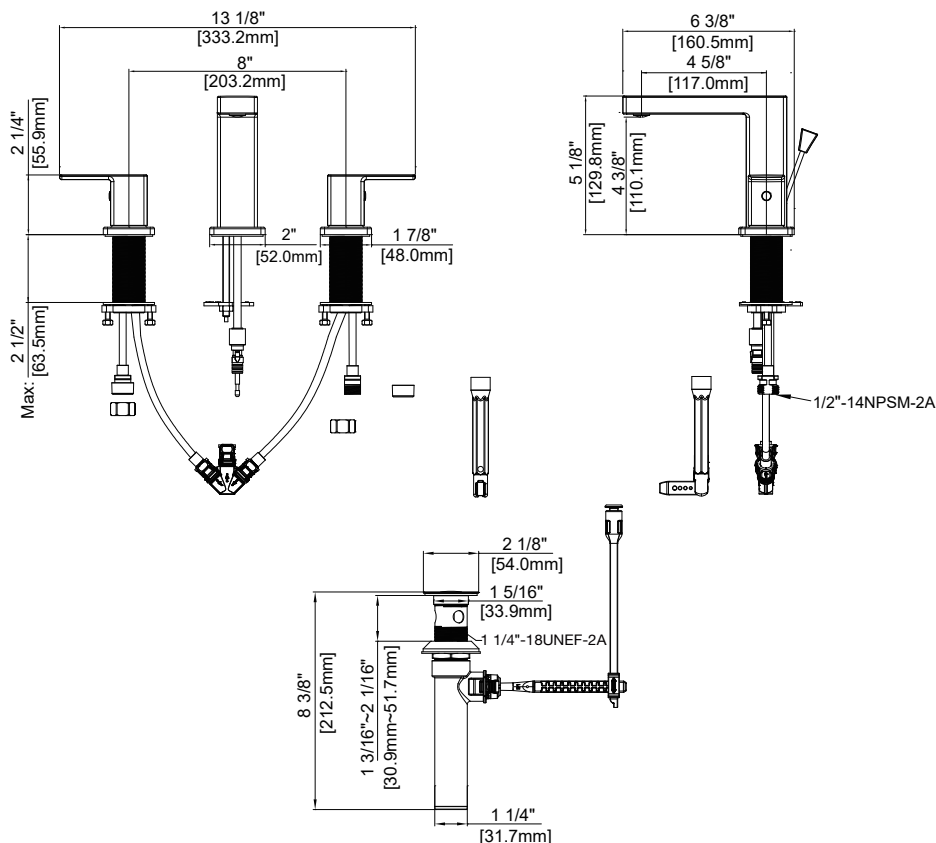

PFWSC9867

**KELPER TWO HANDLE
LAVATORY FAUCET**

Product Features

- Max. flow rate: 1.2 gpm at 60 psi
- Metal lever handles
- Ceramic disc cartridges
- With quick install 50/50 pop up assembly
- Certified to ASME A112.18.1/CSA B125.1
- cUPC/IAPMO listed
- ADA compliant
- NSF/ANSI/CAN61: $Q \leq 1$
- WaterSense certified

PFWSC9867CP

Model Numbers

PFWSC9867CP	Chrome
PFWSC9867ZBN	Brushed nickel
PFWSC9867MB	Matte black

Warranty and Codes

This product comes complete with installation, operating, care and maintenance instructions. This PROFLO faucet carries a limited lifetime warranty when installed in residential applications. The warranty is five years in commercial applications.

*Compliant with lead content requirements of California AB 1953.