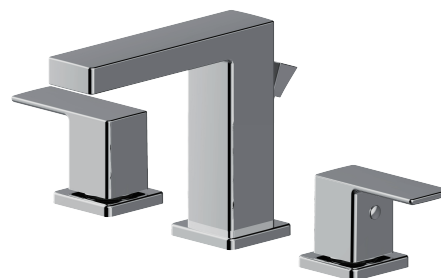

PFWSC9867

**KELPER TWO HANDLE
LAVATORY FAUCET**

Product Features

- Max. flow rate: 1.2 gpm at 60 psi
- Metal lever handles
- Ceramic disc cartridges
- With quick install 50/50 pop up assembly
- Certified to ASME A112.18.1/CSA B125.1
- cUPC/IAPMO listed
- ADA compliant
- NSF/ANSI/CAN61: $Q \leq 1$
- WaterSense certified

PFWSC9867CP

Model Numbers

PFWSC9867CP	Chrome
PFWSC9867ZBN	Brushed nickel
PFWSC9867MB	Matte black

Warranty and Codes

This product comes complete with installation, operating, care and maintenance instructions. This PROFLO faucet carries a limited lifetime warranty when installed in residential applications. The warranty is five years in commercial applications.