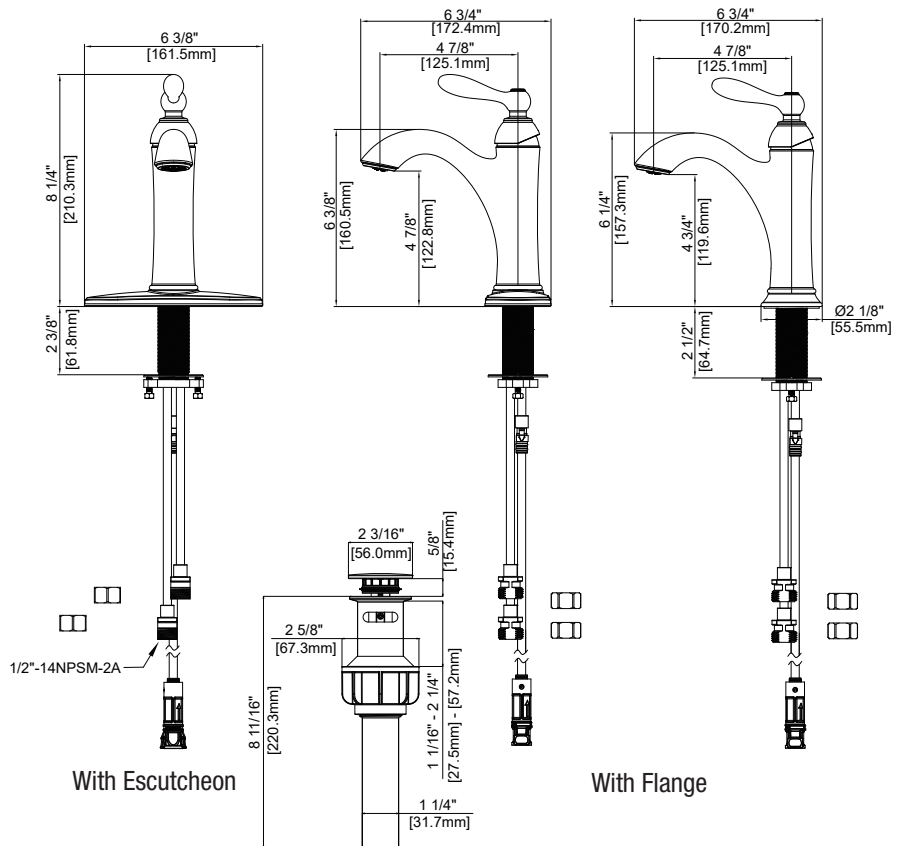

Model Numbers

PFWSC3857CP	Chrome
PFWSC3857ZBN	Brushed nickel
PFWSC3857ORB	Oil rubbed bronze

Warranty and Codes

This product comes complete with installation, operating, care and maintenance instructions. This PROFLO faucet carries a limited lifetime warranty when installed in residential applications. The warranty is five years in commercial applications.

*Compliant with lead content requirements of California AB 1953.

FERGUSON.COM/PROFLO