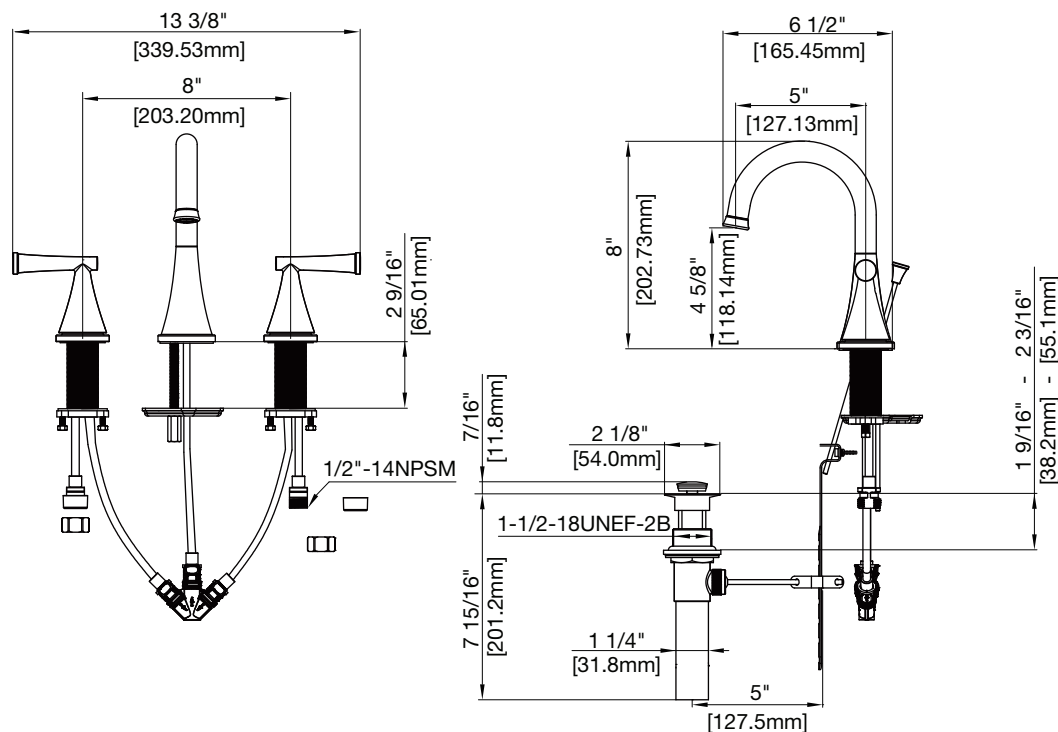

PFWSC2867

WILLETT TWO HANDLE LAVATORY FAUCET

Product Features

- Ceramic disc cartridges
- Metal handles
- With brass pop-up
- Requires 3-hole sink with 8" on-center
- Max. flow rate: 1.2 gpm at 60 psi
- Certified to ASME A112.18.1 / CSA B125.1
- ADA compliant
- cUPC/IAPMO listed
- WaterSense certified
- AB1953 certified
- NSF/ANSI/CAN61: $Q \leq 1$

PFWSC2867CP

Model Numbers

PFWSC2867CP Chrome
 PFWSC2867ZBN Brushed nickel
 PFWSC2867ORB Oil rubbed bronze

Warranty and Codes

This product comes complete with installation, operating, care and maintenance instructions. This PROFLO faucet carries a limited lifetime warranty when installed in residential applications. The warranty is five years in commercial applications.

*Compliant with lead content requirements of California AB 1953.

NSF/ANSI/CAN372
 NSF/ANSI/CAN 61-9 Qs1

FERGUSON.COM/PROFLO