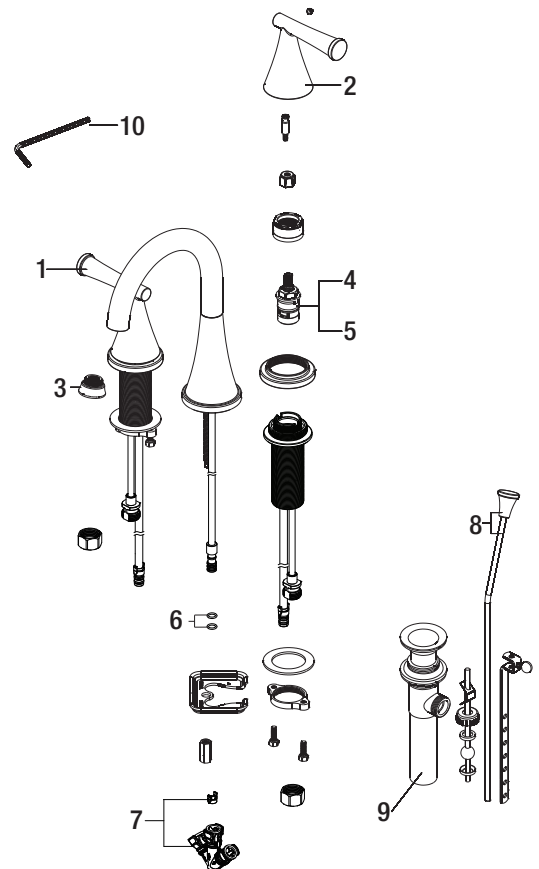

PFWSC2867

WILLETT TWO HANDLE LAVATORY FAUCET

Model Numbers

PFWSC2867CP	Chrome
PFWSC2867ZBN	Brushed nickel
PFWSC2867ORB	Oil rubbed bronze

No.	Item	Part Number	Material Type
1	Handle H	OBPF713236*	Zinc alloy
2	Handle C	OBPF713235*	Zinc alloy
3	Aerator	OBPF530212*	Brass
4	Cartridge H	OBPF220035	Ceramic
5	Cartridge C	OBPF220036	Ceramic
6	O-ring	OBPF60002	Rubber
7	Quick Connect Assembly	OBPF870765	Nylon
8	Lift Rod & Lift Rod Knob	OBPF940151*	Matel
9	Pop-up Assembly Less Lift Rod	OBPF940001*	Brass
10	2.5mm Hex allen wrench	OBPF1RP70221	Steel

PFWSC2867CP

Warranty and Codes

This product comes complete with installation, operating, care and maintenance instructions. This PROFLO faucet carries a limited lifetime warranty when installed in residential applications. The warranty is five years in commercial applications. Certified to ASME A112.18.1. *Compliant with lead content requirements of California AB1953