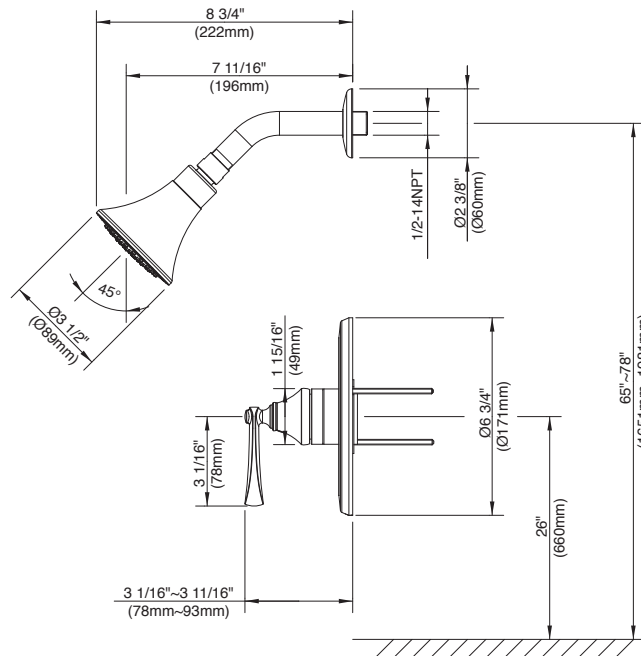

Specifications

PF5820G Hopkins Single Handle Shower Only Trim Kit

Product Features

- 3.5" Single function showerhead
- Metal lever handle
- With metal escutcheon
- Max. flow rate: 1.75 gpm (6.6 L/min) at 80 psi
- cUPC/IAPMO listed
- Required valve - ACCUFIT PF4001 series

Optional Accessories / Available Parts

PF5820GCP	Chrome
PF5820GZBN	PVD Brushed nickel

PF5820G

Product Specifications

* All measurements are nominal. Please verify before actual installation.

Warranty and Codes