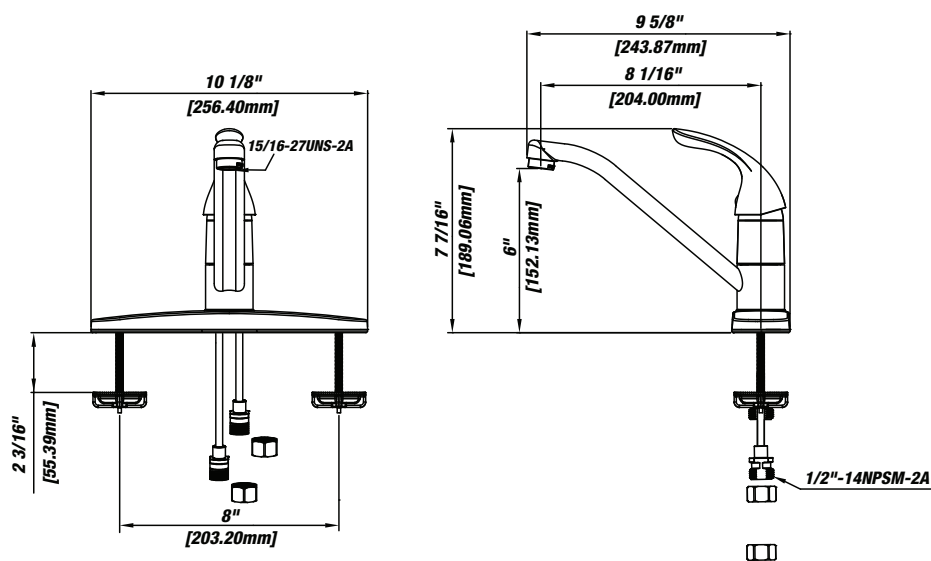

Product Specifications

Warranty and Codes

This product comes complete with installation, operating, care and maintenance instructions. This PROFLO faucet carries a limited lifetime warranty when installed in residential applications. The warranty is five years in commercial applications.

*Compliant with lead content requirements of California AB 1953.

FERGUSON.COM/PROFLO