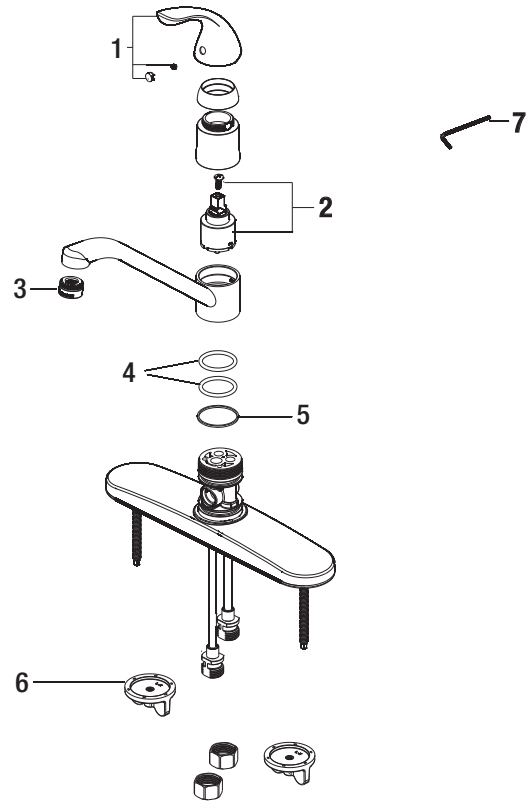

PFXCM1M7204

Single Handle Kitchen Faucet

Model Numbers

PFXCM1M7204 Chrome
MPID#:9808017

No.	Item	Part Number	Material Type
1	Handle	OBPF713060*	Zinc alloy
2	Cartridge	OBPF220094	Ceramic
3	Aerator	OBPF530261*	Brass
4	O-ring	OBPF60032	Rubber
5	Washer	OBPF64070	POM
6	Mounting Nut	OBPF156109	Plastic
7	2.5mm Hex allen wrench	OBPF1RP70221	Steel

PFXCM1M7204

Warranty and Codes

This product comes complete with installation, operating, care and maintenance instructions. This PROFLO faucet carries a limited lifetime warranty when installed in residential applications. The warranty is five years in commercial applications. Certified to ASME A112.18.1.
*Compliant with lead content requirements of California AB1953