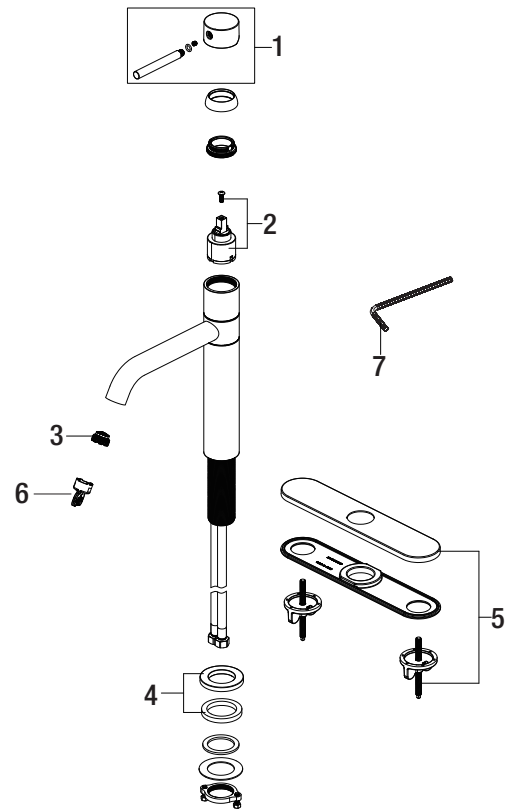

PFXC1717

KIGER SINGLE HANDLE

KITCHEN FAUCET

Model Numbers

- PFXC1717CP Chrome
- PFXC1717ZBN Brushed nickel
- PFXC1717MB Matte black

No.	Item	Part Number	Material Type
1	Handle	OBPF7RP13334*	Zinc alloy
2	Cartridge & Screw	OBPF220094	Ceramic
3	Aerator	OBPF5F30001A	Pom
4	Flange	OBPF1F80015*	Brass
5	Optional Deckplate Assembly	OBPF11711DP*	Zinc alloy
6	Plastic Wrench	OBPF5F30002	Pom
7	2.5mm Hex allen wrench	OBPF1RP70221	Steel

*indicate finish

PFXC1717CP

Warranty and Codes

This product comes complete with installation, operating, care and maintenance instructions. This PROFLO faucet carries a limited lifetime warranty when installed in residential applications. The warranty is five years in commercial applications. Certified to ASME A112.18.1. *Compliant with lead content requirements of California AB1953