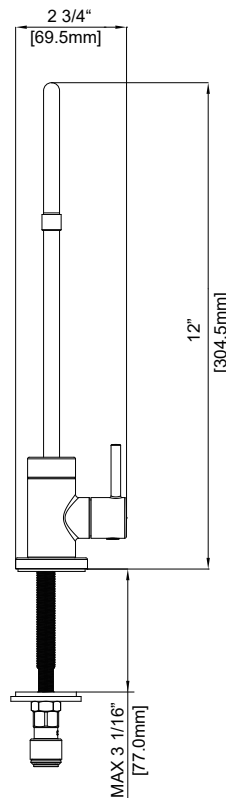

SPEC

PFX127

MACKINAC SINGLE-HANDLE DRINKING WATER FAUCET

Product Features

- Metal construction
- Ceramic cartridge
- 1-hole sink installation
- Max. flow rate: 1.5 gpm at 60 psi
- Certified to ASME A112.18.1/CSA B125.1
- cUPC/IAPMO listed
- ADA compliant
- NSF/ANSI/CAN61: $Q \leq 1$

Model Numbers

PFX127CP	Chrome
PFX127ZBN	Brushed nickel
PFX127MB	Matte black

Product Specifications

PFX127CP

Warranty and Codes

This product comes complete with installation, operating, care and maintenance instructions. This PROFLO faucet carries a limited lifetime warranty when installed in residential applications. The warranty is five years in commercial applications.