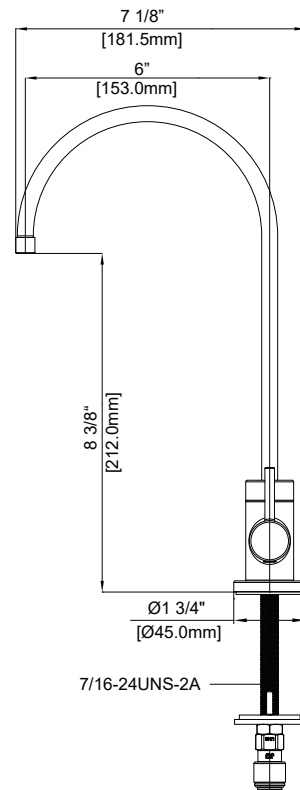

Product Specifications

PFX127CP

Warranty and Codes

This product comes complete with installation, operating, care and maintenance instructions. This PROFLO faucet carries a limited lifetime warranty when installed in residential applications. The warranty is five years in commercial applications.

*Compliant with lead content requirements of California AB 1953.

FERGUSON.COM/PROFLO