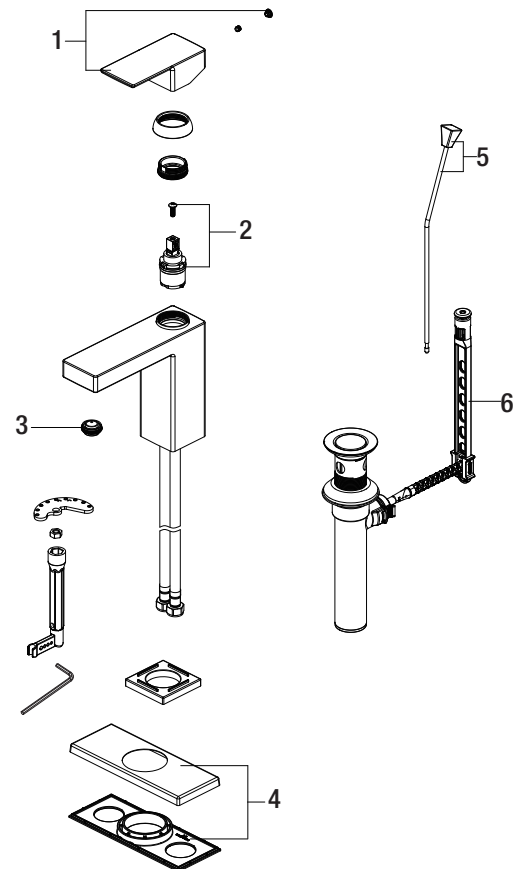

PFWSC9857 KELPER SINGLE HANDLE LAVATORY FAUCET

Model Numbers

PFWSC9857CP Chrome
 PFWSC9857ZBN Brushed nickel
 PFWSC9857MB Matte black

No.	Item	Part Number	Material Type
1	Handle	OBPF7F13032*	Zinc alloy
2	Cartridge & Screw	OBPF2F20004	Ceramic
3	Aerator	OBPF5F30003	Pom
4	Optional Deckplate Assembly	OBPF19850*	Sus
5	Lift Rod & Lift Rod Knob	OBPF9F40002*	Matel
6	Pop-up Assembly Less Lift Rod	OBPF9F40003*	Plastic

PFWSC9857CP

Warranty and Codes

This product comes complete with installation, operating, care and maintenance instructions. This PROFLO faucet carries a limited lifetime warranty when installed in residential applications. The warranty is five years in commercial applications. This product meets: ASME A12.1 8.1. *Compliant with lead content requirements of California AB1953