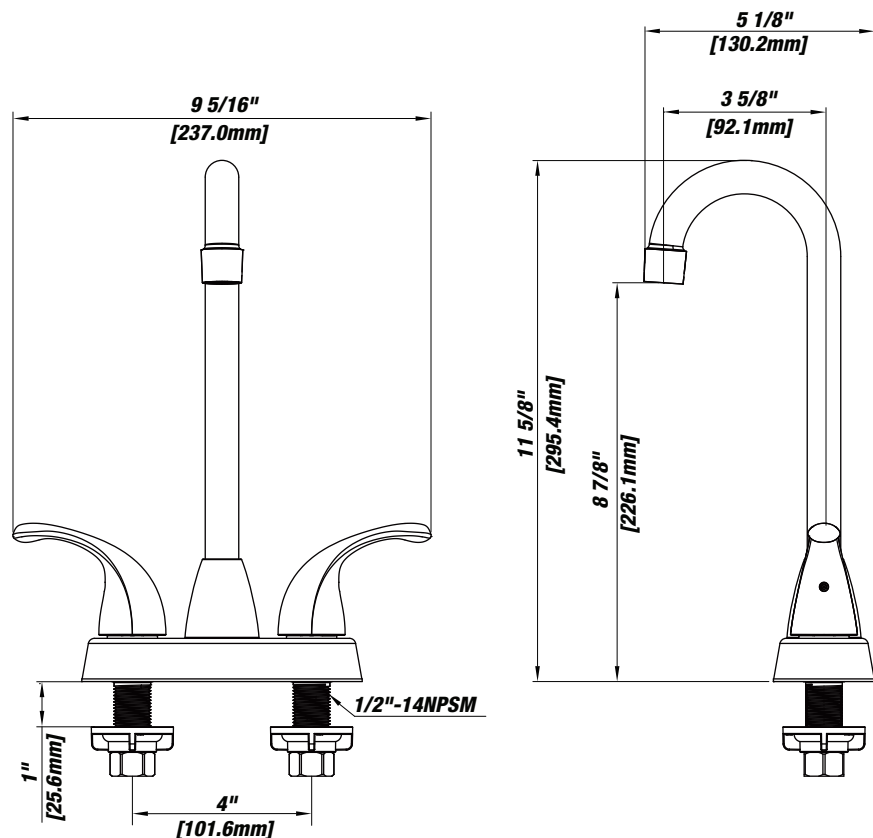

PFWSC6897

TWO HANDLE BAR FAUCET

Product Features

- Ceramic disc cartridge
- Metal handles
- Requires 3-hole sink with 4" on-center
- Flow rate: 1.2 gpm at 60 psi
- ADA compliant
- Certified to ASME A112.18.1 / CSA B125.1
- cUPC/IAPMO listed
- NSF/ANSI/CAN61: $Q \leq 1$

Model Numbers

PFWSC6897CP Chrome
PFWSC6897ZBN Brushed nickel

PFWSC6897CP

Warranty and Codes

This product comes complete with installation, operating, care and maintenance instructions. This PROFLO faucet carries a limited lifetime warranty when installed in residential applications. The warranty is five years in commercial applications.