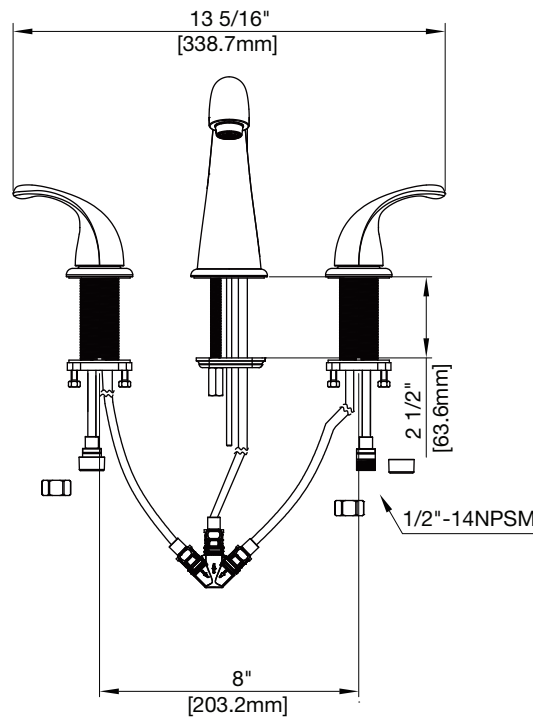

SPEC

PFWSC6867

TWO HANDLE WIDESPREAD LAVATORY FAUCET

Product Features

- Ceramic disc cartridges
- Metal handles
- With brass pop-up
- Requires 3-hole sink with 8" on-center
- Flow rate: 1.2 gpm at 60 psi
- Certified to ASME A112.18.1 / CSA B125.1
- ADA compliant
- cUPC/IAPMO listed
- Watersense certified
- AB1953 certified
- NSF/ANSI/CAN61: $Q \leq 1$

Model Numbers

PFWSC6867CP Chrome
 PFWSC6867ZBN Brushed nickel

PFWSC6867CP

Warranty and Codes

This product comes complete with installation, operating, care and maintenance instructions. This PROFLO faucet carries a limited lifetime warranty when installed in residential applications. The warranty is five years in commercial applications.