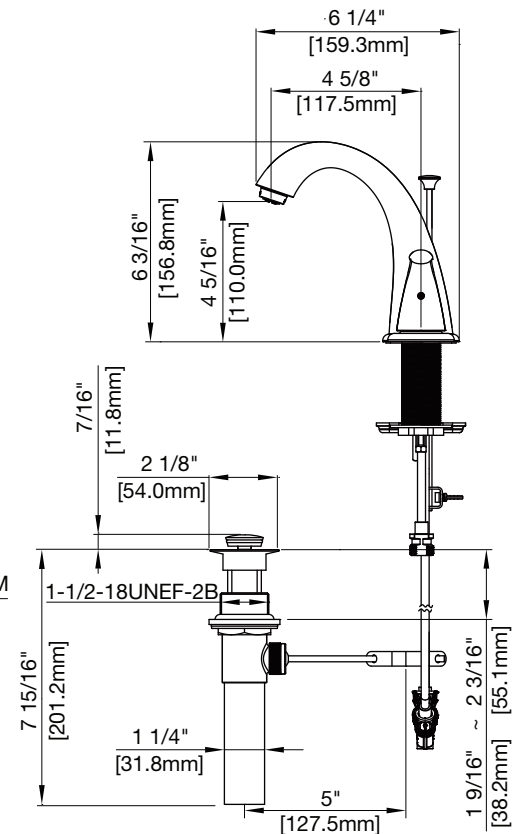

SPEC

PFWSC6867

TWO HANDLE WIDESPREAD LAVATORY FAUCET

Product Features

- Ceramic disc cartridges
- Metal handles
- With brass pop-up
- Requires 3-hole sink with 8" on-center
- Flow rate: 1.2 gpm at 60 psi
- Certified to ASME A112.18.1 / CSA B125.1
- ADA compliant
- cUPC/IAPMO listed
- Watersense certified
- AB1953 certified
- NSF/ANSI/CAN61: $Q \leq 1$

Model Numbers

PFWSC6867CP Chrome
 PFWSC6867ZBN Brushed nickel

PFWSC6867CP

Warranty and Codes

This product comes complete with installation, operating, care and maintenance instructions. This PROFLO faucet carries a limited lifetime warranty when installed in residential applications. The warranty is five years in commercial applications.