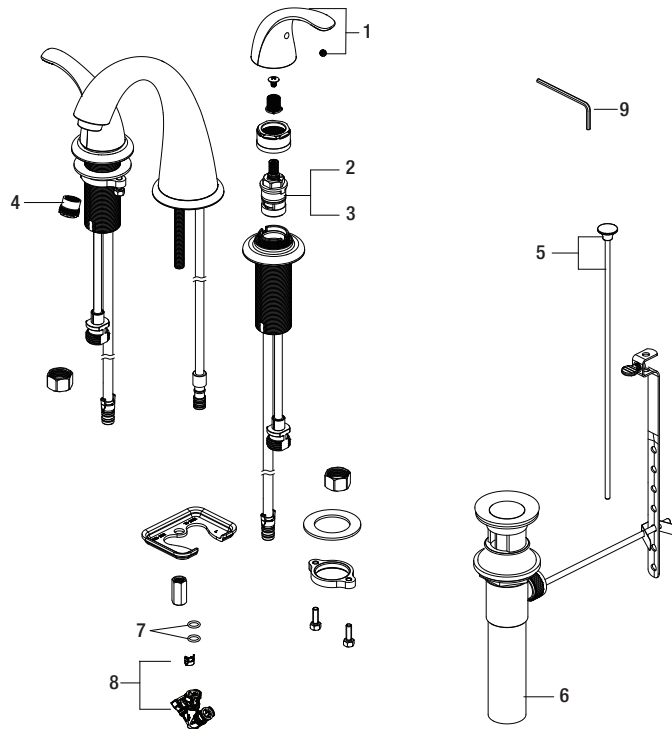

PFWSC6867

TWO HANDLE LAVATORY FAUCET

Model Numbers

PFWSC6867CP Chrome
 PFWSC6867ZBN Brushed nickel

No.	Item	Part Number	Material Type
1	Handle	OBPF713391*	Zinc alloy
2	Cartridge H	OBPF220035	Ceramic
3	Cartridge C	OBPF220036	Ceramic
4	Aerator	OBPF530187	Plastic
5	Lift rod & Lift rod knob	OBPF940093*	Steel
6	Pop-up assembly less lift rod	OBPF940001*	Brass
7	O-Ring	OBPF60002	Rubber
8	Quick Connect Assembly	RP70765	Plastic
9	2.5mm Hex Allen Wrench	OBPF1RP70221	Steel

PFWSC6867CP

Warranty and Codes

This product comes complete with installation, operating, care and maintenance instructions. This PROFLO faucet carries a limited lifetime warranty when installed in residential applications. The warranty is five years in commercial applications. Certified to ASME A112.18.1.
 *Compliant with lead content requirements of California AB1953