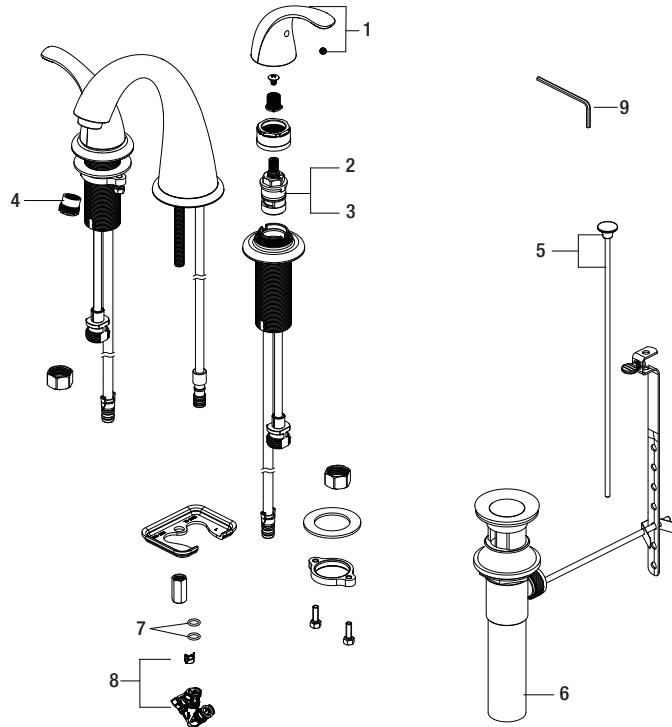

PFWSC6867

TWO HANDLE LAVATORY FAUCET

Model Numbers

PFWSC6867CP Chrome
 PFWSC6867ZBN Brushed nickel

No.	Item	Part Number	Material Type
1	Handle	OBPF713391*	Zinc alloy
2	Cartridge H	OBPF220035	Ceramic
3	Cartridge C	OBPF220036	Ceramic
4	Aerator	OBPF530187	Plastic
5	Lift rod & Lift rod knob	OBPF940093*	Steel
6	Pop-up assembly less lift rod	OBPF940001*	Brass
7	O-Ring	OBPF60002	Rubber
8	Quick Connect Assembly	OBPF870765	Plastic
9	2.5mm Hex Allen Wrench	OBPF1RP70221	Steel

PFWSC6867CP

Warranty and Codes

This product comes complete with installation, operating, care and maintenance instructions. This PROFLO faucet carries a limited lifetime warranty when installed in residential applications. The warranty is five years in commercial applications. Certified to ASME A112.18.1.