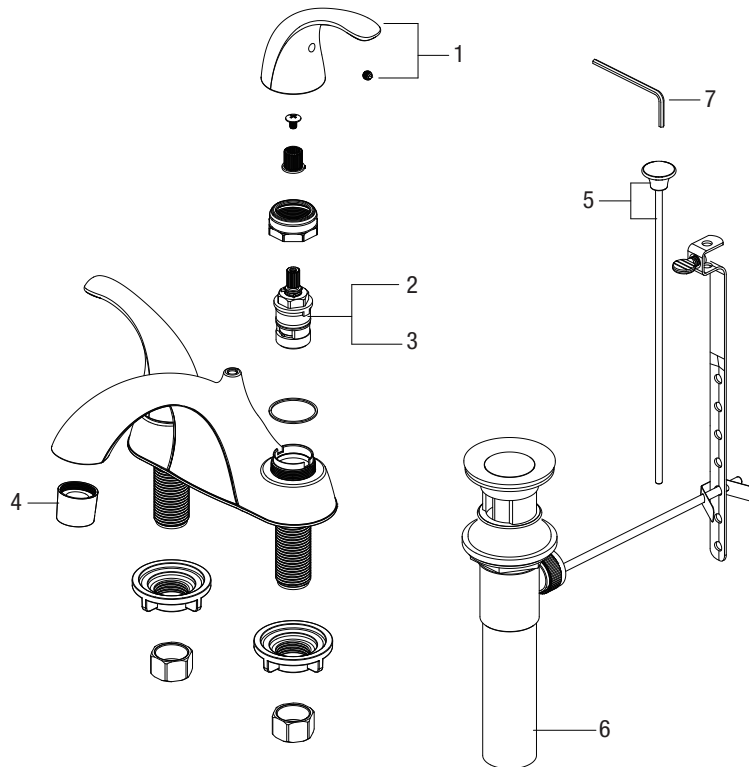

PFWSC6847

ALVORDTWO HANDLE LAVATORY FAUCET

Model Numbers

PFWSC6847CP Chrome
PFWSC6847ZBN Brushed nickel

PFWSC6847CP

No.	Item	Part Number	Material Type
1	Handle	OBPF713391*	Zinc alloy
2	Cartridge H	OBPF220035	Ceramic
3	Cartridge C	OBPF220036	Ceramic
4	Aerator	OBPF530228*	Brass
5	Lift rod & Lift rod knob	OBPF940213*	Stell
6	Pop-up assembly less lift rod	OBPF940001*	Brass
7	2.5mm Hex Allen Wrench	OBPF1RP70221	Steel

Warranty and Codes

This product comes complete with installation, operating, care and maintenance instructions. This PROFLO faucet carries a limited lifetime warranty when installed in residential applications. The warranty is five years in commercial applications. Certified to ASME A112.18.1 / CSA B125.1. *Compliant with lead content requirements of California AB1953