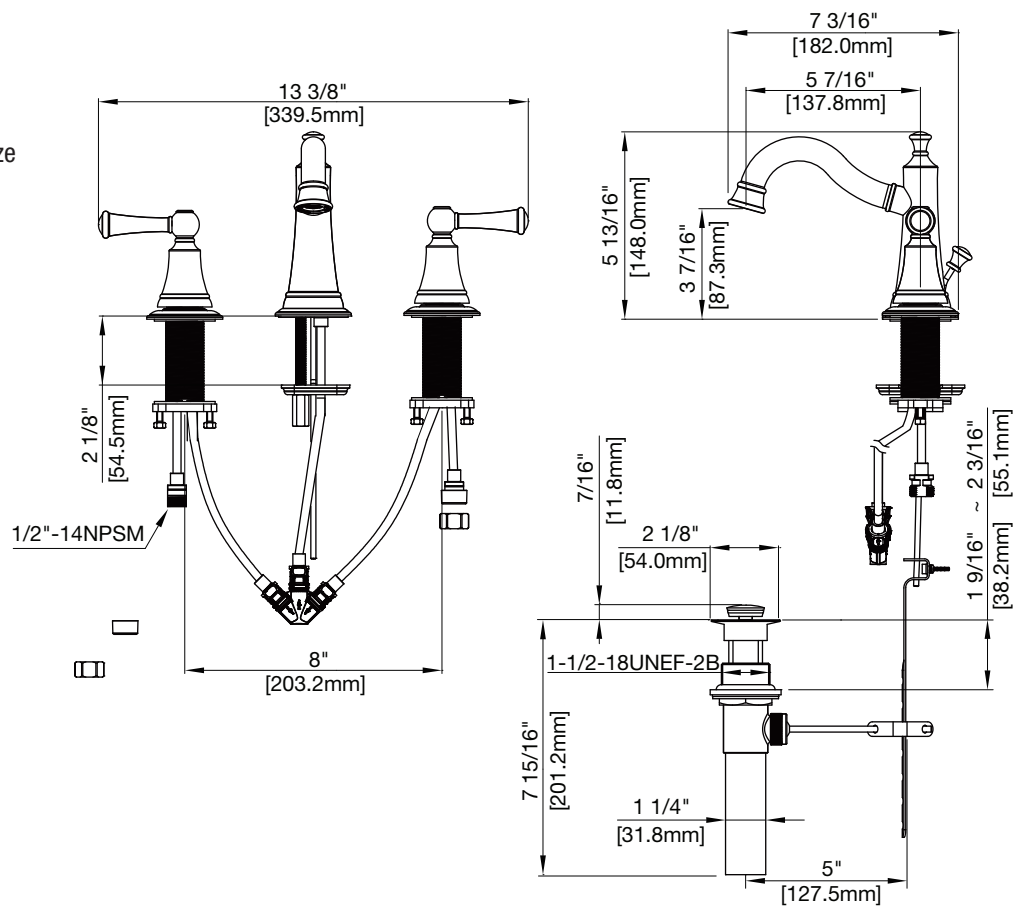

Model Numbers

- PFWSC4867CP Chrome
- PFWSC4867ZBN Brushed nickel
- PFWSC4867ORB Oil rubbed bronze

Warranty and Codes

This product comes complete with installation, operating, care and maintenance instructions. This PROFLO faucet carries a limited lifetime warranty when installed in residential applications. The warranty is five years in commercial applications.

*Compliant with lead content requirements of California AB 1953.

Distributed Exclusively by Ferguson and Wolseley Canada
©2022 Ferguson Enterprises, Inc. All Rights Reserved.

NSF/ANSI/CAN872
NSF/ANSI/CAN 61-9 Qs1

FERGUSON.COM/PROFLO

05/07/22 Rev.A