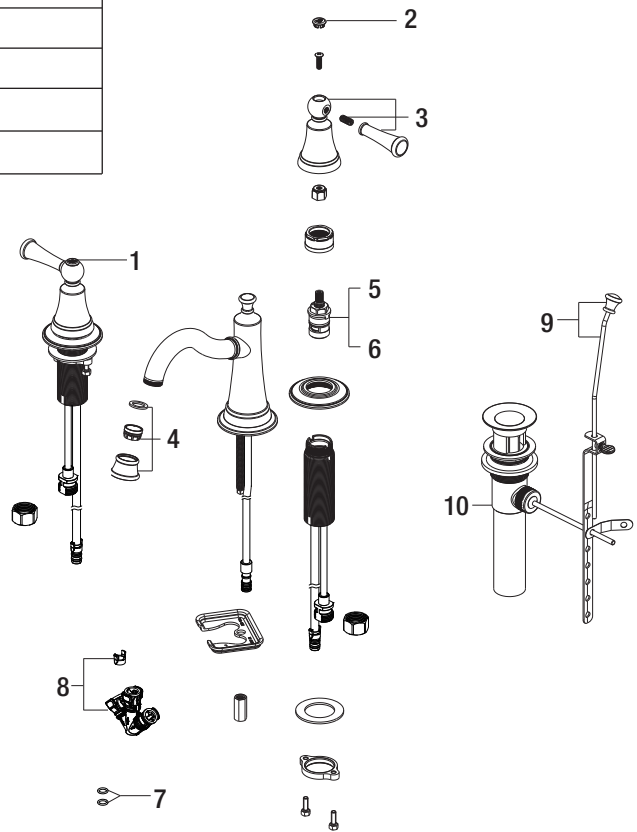

PFWSC4867

BARTLETT TWO HANDLE LAVATORY FAUCET

Model Numbers

PFWSC4867CP	Chrome
PFWSC4867ZBN	Brushed nickel
PFWSC4867ORB	Oil rubbed bronze

No.	Item	Part Number	Material Type
1	Index H	OBPF710001*	Abs
2	Index C	OBPF710002*	Abs
3	Handle	OBPF71711713189*	Zinc alloy
4	Aerator	OBPF530213*	Brass
5	Cartridge H	OBPF220035	Ceramic
6	Cartridge C	OBPF220036	Ceramic
7	O-ring	OBPF60002	Rubber
8	Quick Connect Assembly	OBPF870765	Plastic
9	Lift Rod & Lift Rod Knob	OBPF940118*	Matel
10	Pop-up Assembly Less Lift Rod	OBPF940001*	Brass

PFWSC4867CP

Warranty and Codes

This product comes complete with installation, operating, care and maintenance instructions. This PROFLO faucet carries a limited lifetime warranty when installed in residential applications. The warranty is five years in commercial applications. Certified to ASME A112.18.1.
*Compliant with lead content requirements of California AB1953