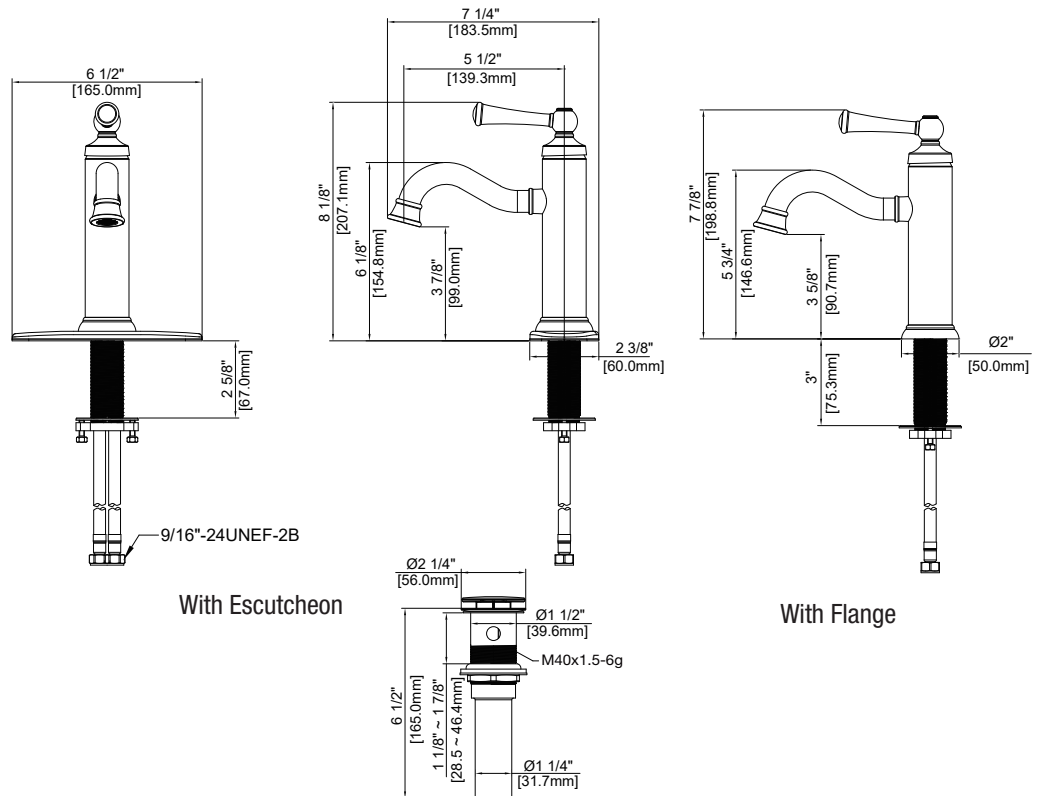

PFWSC4857

**BARTLETT SINGLE HANDLE
LAVATORY FAUCET**

Product Features

- Max. flow rate: 1.2 gpm at 60 psi
- Metal lever handle
- Ceramic disc cartridge
- With press pop-up assembly
- With optional deck plate included
- Non-kink nylon hose
- Certified to ASME A112.18.1 / CSA B125.1
- cUPC/IAPMO listed
- ADA compliant
- NSF/ANSI/CAN61: $Q \leq 1$
- WaterSense certified

PFWSC4857CP

Model Numbers

- PFWSC4857CP Chrome
PFWSC4857ZBN Brushed nickel

Warranty and Codes

This product comes complete with installation, operating, care and maintenance instructions. This PROFLO faucet carries a limited lifetime warranty when installed in residential applications. The warranty is five years in commercial applications.

*Compliant with lead content requirements of California AB 1953.

FERGUSON.COM/PROFLO