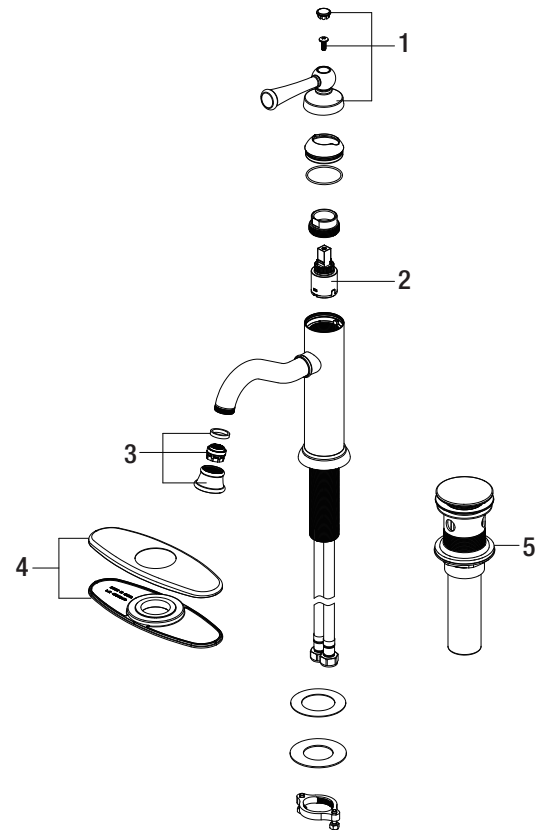

PFWSC4857

BARTLETT SINGLE HANDLE LAVATORY FAUCET

Model Numbers

PFWSC4857CP Chrome
 PFWSC4857ZBN Brushed nickel

No.	Item	Part Number	Material Type
1	Handle	OBPFK7F13039*	Zinc alloy
2	Cartridge	OBPF220090	Ceramic
3	Aerator	OBPF5F30005*	Brass
4	Deck plate	OBPF1F80032*	Matel
5	Press pop-up assembly	OBPF9F40005*	Matel

PFWSC4857CP

Warranty and Codes

This product comes complete with installation, operating, care and maintenance instructions. This PROFLO faucet carries a limited lifetime warranty when installed in residential applications. The warranty is five years in commercial applications. Certified to ASME A112.18.1.