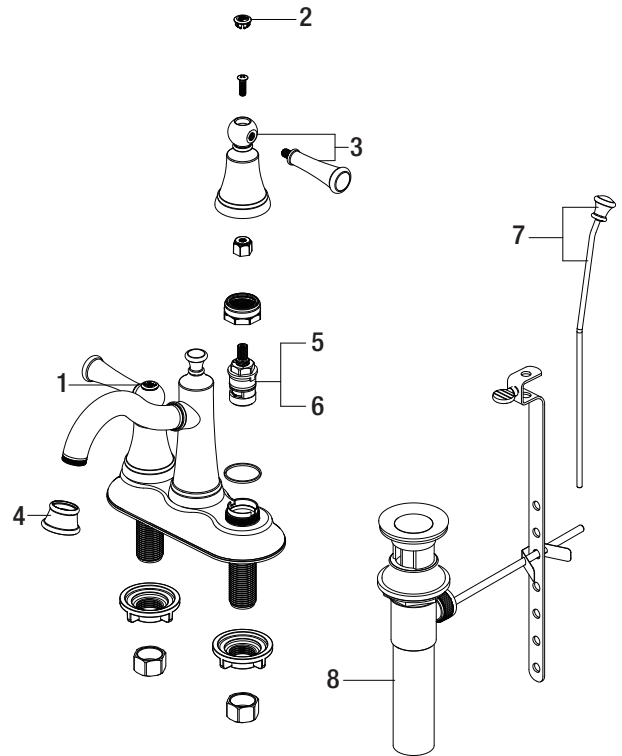

Model Numbers

PFWSC4847CP	Chrome
PFWSC4847ZBN	Brushed nickel
PFWSC4847ORB	Oil rubbed bronze

No.	Item	Part Number	Material Type
1	Index H	OBPF710001*	Abs
2	Index C	OBPF710002*	Abs
3	Handle	OBPF71711713189*	Zinc alloy
4	Aerator	OBPF530213*	Brass
5	Cartridge H	OBPF220035	Ceramic
6	Cartridge C	OBPF220036	Ceramic
7	Lift Rod & Lift Rod Knob	OBPF940118*	Matel
8	Pop-up Assembly Less Lift Rod	OBPF940001*	Brass