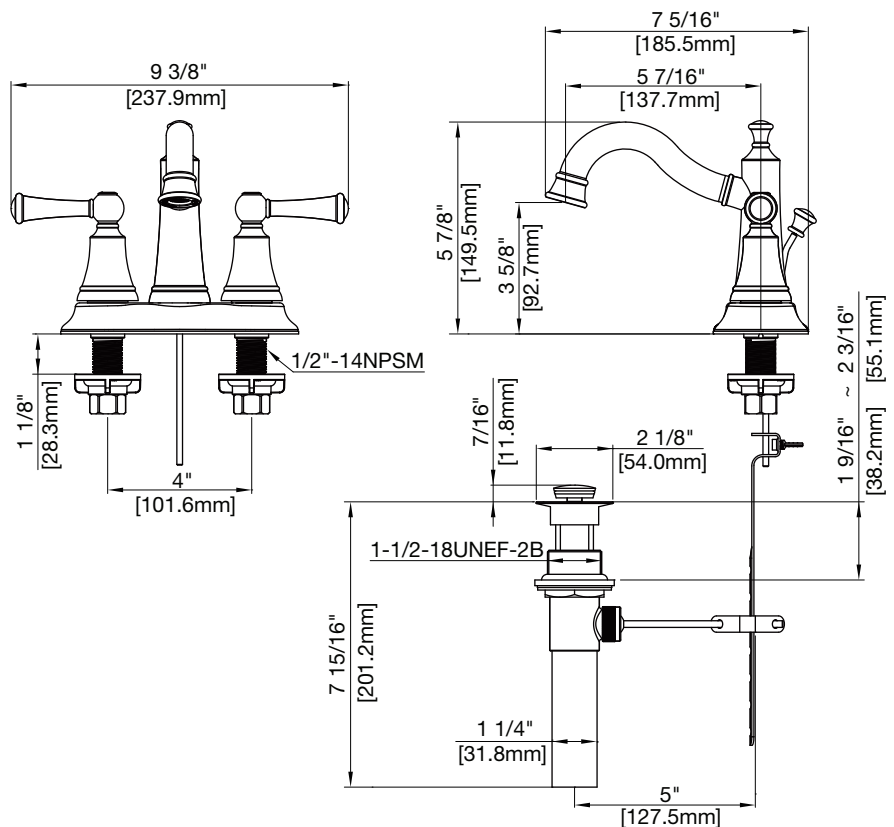

Available Parts

- OBPF220035 HOT Cartridge
- OBPF220036 COLD Cartridge

Warranty and Codes

This product comes complete with installation, operating, care and maintenance instructions. This PROFLO faucet carries a limited lifetime warranty when installed in residential applications. The warranty is five years in commercial applications.

*Compliant with lead content requirements of California AB 1953.