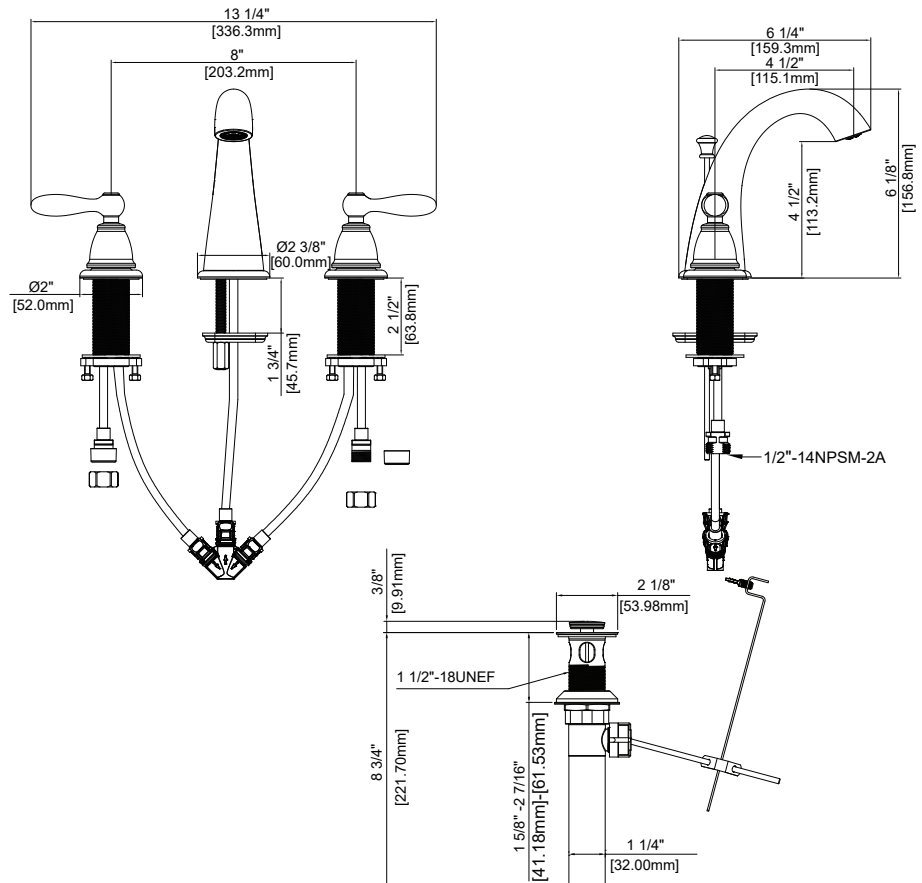

**PFWSC3867**

**BOTHWELL TWO HANDLE  
LAVATORY FAUCET**

**Product Features**

- Max. flow rate: 1.2 gpm at 60 psi
- Metal lever handles
- Ceramic disc cartridges
- With 50/50 pop-up
- Requires 3-Hole Sink with 8" On-Center
- Certified to ASME A112.18.1 / CSA B125.1
- cUPC/IAPMO listed
- ADA compliant
- NSF/ANSI/CAN61: Q≤1
- WaterSense certified

**PFWSC3867CP**

**Model Numbers**

- PFWSC3867CP Chrome
- PFWSC3867ZBN Brushed nickel
- PFWSC3867ORB Oil rubbed bronze

**Warranty and Codes**

This product comes complete with installation, operating, care and maintenance instructions. This PROFLO faucet carries a limited lifetime warranty when installed in residential applications. The warranty is five years in commercial applications. \*Compliant with lead content requirements of California AB 1953.