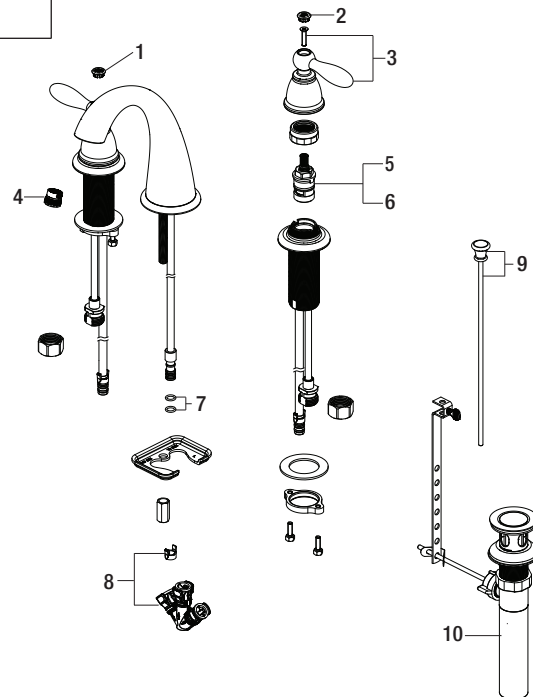

PFWSC3867

BOTHWELL TWO HANDLE LAVATORY FAUCET

Model Numbers

PFWSC3867CP	Chrome
PFWSC3867ZBN	Brushed nickel
PFWSC3867ORB	Oil rubbed bronze

No.	Item	Part Number	Material Type
1	Index H	OBPF710001*	Abs
2	Index C	OBPF710002*	Abs
3	Handle	OBPF75000413041*	Zinc alloy
4	Aerator	OBPF530187	Pom
5	Cartridge H	OBPF220035	Ceramic
6	Cartridge C	OBPF220036	Ceramic
7	O-ring	OBPF60002	Ruber
8	Quick connect assembly	OBPF870765	Plastic
9	Lift rod & lift rod knob	OBPF940031*	Steel
10	Pop-up assembly less lift rod	OBPF9F40006*	Matel

PFWSC3867CP

Warranty and Codes

This product comes complete with installation, operating, care and maintenance instructions. This PROFLO faucet carries a limited lifetime warranty when installed in residential applications. The warranty is five years in commercial applications. Certified to ASME A112.18.1.