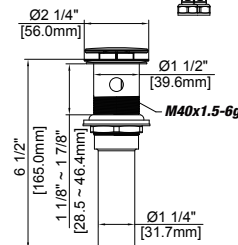

PFWSC2857

**WILLETT SINGLE HANDLE
LAVATORY FAUCET**

Product Features

- Max. flow rate: 1.2 gpm at 60 psi
- Metal lever handle
- Ceramic disc cartridge
- With press pop-up assembly
- With optional deck plate included
- Non-kink nylon hose
- Certified to ASME A112.18.1 / CSA B125.1
- cUPC/IAPMO listed
- ADA compliant
- WaterSense certified
- NSF/ANSI/CAN61: Q ≤ 1

Model Numbers

- PFWSC2857CP Chrome
- PFWSC2857ZBN Brushed nickel

With Flange

Warranty and Codes

This product comes complete with installation, operating, care and maintenance instructions. This PROFLO faucet carries a limited lifetime warranty when installed in residential applications. The warranty is five years in commercial applications.

*Compliant with lead content requirements of California AB 1953.

NSF/ANSI/CAN372
NSF/ANSI/CAN 61-9 Qs1

FERGUSON.COM/PROFLO