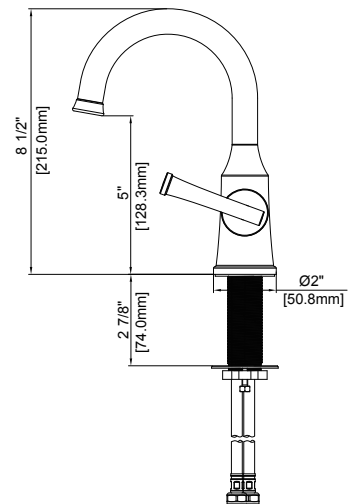

**PFWSC2857**

**WILLETT SINGLE HANDLE  
LAVATORY FAUCET**

**Product Features**

- Max. flow rate: 1.2 gpm at 60 psi
- Metal lever handle
- Ceramic disc cartridge
- With press pop-up assembly
- With optional deck plate included
- Non-kink nylon hose
- Certified to ASME A112.18.1 / CSA B125.1
- cUPC/IAPMO listed
- ADA compliant
- WaterSense certified
- NSF/ANSI/CAN61: Q ≤ 1

**PFWSC2857CP**

**Model Numbers**

- PFWSC2857CP Chrome
- PFWSC2857ZBN Brushed nickel

With Escutcheon

With Flange

**Warranty and Codes**

This product comes complete with installation, operating, care and maintenance instructions. This PROFLO faucet carries a limited lifetime warranty when installed in residential applications. The warranty is five years in commercial applications.