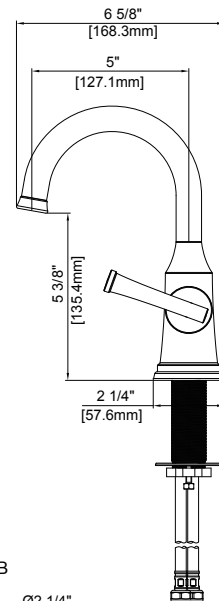

PFWSC2857

**WILLETT SINGLE HANDLE
LAVATORY FAUCET**

Product Features

- Max. flow rate: 1.2 gpm at 60 psi
- Metal lever handle
- Ceramic disc cartridge
- With press pop-up assembly
- With optional deck plate included
- Non-kink nylon hose
- Certified to ASME A112.18.1 / CSA B125.1
- cUPC/IAPMO listed
- ADA compliant
- WaterSense certified
- NSF/ANSI/CAN61: Q ≤ 1

Model Numbers

- PFWSC2857CP Chrome
- PFWSC2857ZBN Brushed nickel

Warranty and Codes

This product comes complete with installation, operating, care and maintenance instructions. This PROFLO faucet carries a limited lifetime warranty when installed in residential applications. The warranty is five years in commercial applications.

*Compliant with lead content requirements of California AB 1953.

NSF/ANSI/CAN372
NSF/ANSI/CAN 61-9 Qs1

FERGUSON.COM/PROFLO