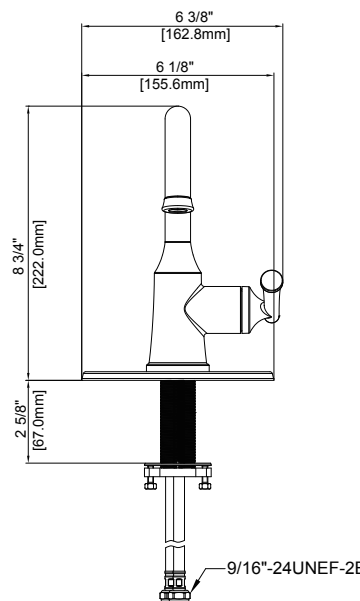

**PFWSC2857**

**WILLETT SINGLE HANDLE  
LAVATORY FAUCET**

**Product Features**

- Max. flow rate: 1.2 gpm at 60 psi
- Metal lever handle
- Ceramic disc cartridge
- With press pop-up assembly
- With optional deck plate included
- Non-kink nylon hose
- Certified to ASME A112.18.1 / CSA B125.1
- cUPC/IAPMO listed
- ADA compliant
- WaterSense certified
- NSF/ANSI/CAN61: Q ≤ 1

**PFWSC2857CP**

**Model Numbers**

- PFWSC2857CP Chrome
- PFWSC2857ZBN Brushed nickel

With Escutcheon

With Flange

**Warranty and Codes**

This product comes complete with installation, operating, care and maintenance instructions. This PROFLO faucet carries a limited lifetime warranty when installed in residential applications. The warranty is five years in commercial applications.