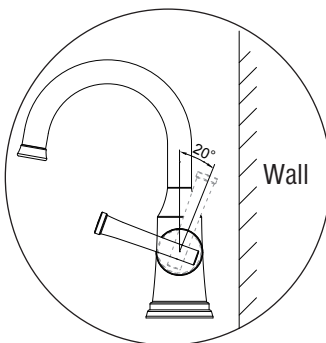

**PFWSC2857**

**WILLETT SINGLE HANDLE  
LAVATORY FAUCET**

**Product Features**

- Max. flow rate: 1.2 gpm at 60 psi
- Metal lever handle
- Ceramic disc cartridge
- With press pop-up assembly
- With optional deck plate included
- Non-kink nylon hose
- Certified to ASME A112.18.1 / CSA B125.1
- cUPC/IAPMO listed
- ADA compliant
- WaterSense certified
- NSF/ANSI/CAN61: Q ≤ 1

**PFWSC2857CP**

**Model Numbers**

- PFWSC2857CP Chrome
- PFWSC2857ZBN Brushed nickel

With Escutcheon

With Flange

**Warranty and Codes**

This product comes complete with installation, operating, care and maintenance instructions. This PROFLO faucet carries a limited lifetime warranty when installed in residential applications. The warranty is five years in commercial applications.