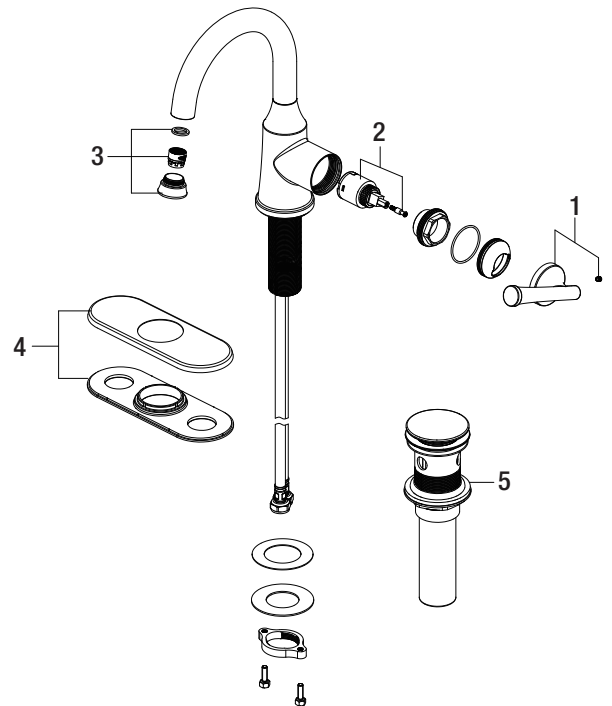

PFWSC2857

WILLETT SINGLE HANDLE LAVATORY FAUCET

Model Numbers

PFWSC2857CP Chrome
 PFWSC2857ZBN Brushed nickel

No.	Item	Part Number	Material Type
1	Handle	OBPFK7F13038*	Zinc alloy
2	Cartridge & Screw	OBPF220104	Ceramic
3	Aerator	OBPF5F30004*	Brass
4	Deck plate	OBPF180612*	Metal
5	Press pop-up assembly	OBPF9F40005*	Metal

PFWSC2857CP

Warranty and Codes

This product comes complete with installation, operating, care and maintenance instructions. This PROFLO faucet carries a limited lifetime warranty when installed in residential applications. The warranty is five years in commercial applications. Certified to ASME A112.18.1.