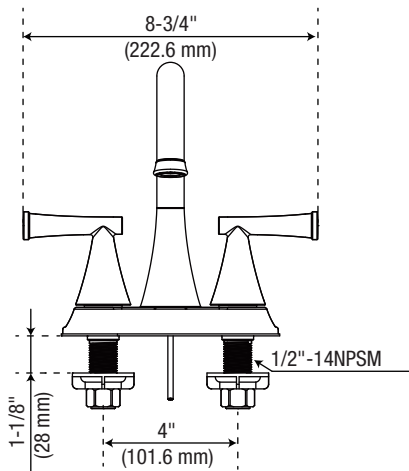

For detailed warranty information, visit ferguson.com/proflo-faucet-warranty.