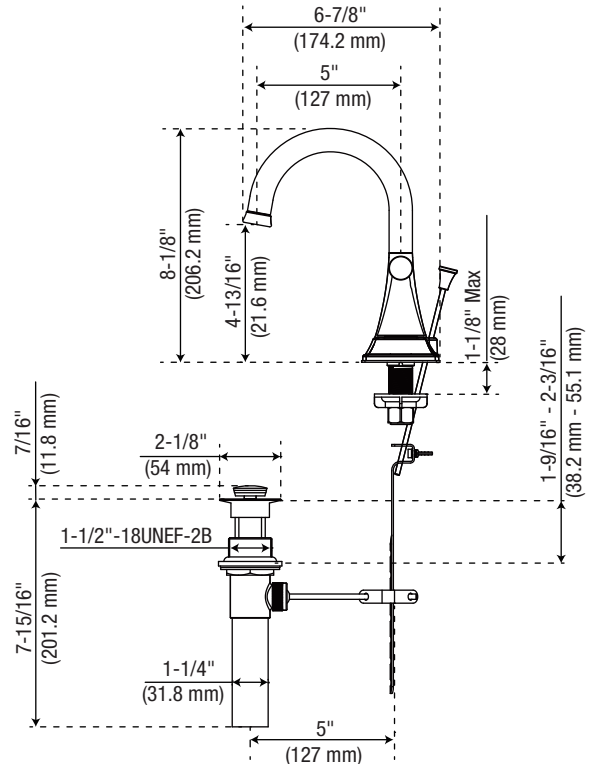

For detailed warranty information, visit ferguson.com/proflo-faucet-warranty.