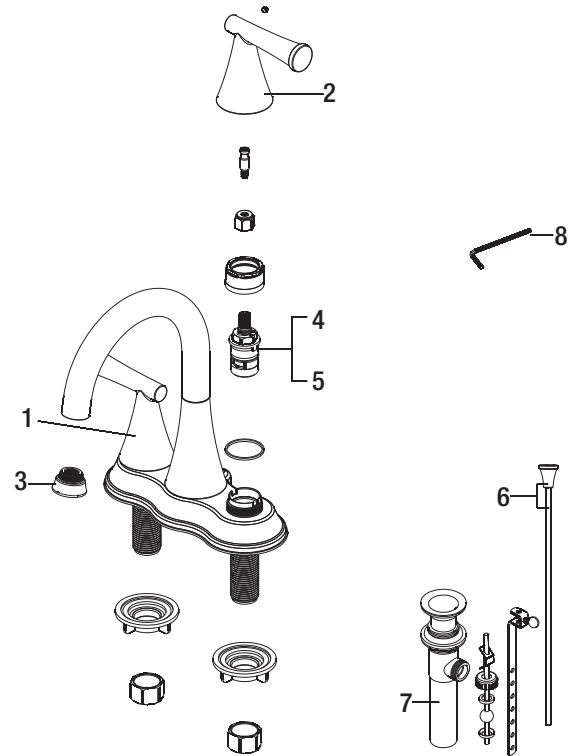

PFWSC2847

WILLETT TWO HANDLE LAVATORY FAUCET

Model Numbers

PFWSC2847CP	Chrome
PFWSC2847ZBN	Brushed nickel
PFWSC2847ORB	Oil rubbed bronze

No.	Item	Part Number	Material Type
1	Handle H	OBPF713238*	Zinc alloy
2	Handle C	OBPF713239*	Zinc alloy
3	Aerator	OBPF530212*	Brass
4	Cartridge H	OBPF220035	Ceramic
5	Cartridge C	OBPF220036	Ceramic
6	Lift Rod & Lift Rod Knob	OBPF940150*	Matel
7	Pop-up Assembly Less Lift Rod	OBPF940001*	Brass
8	2.5mm Hex allen wrench	OBPF1RP70221	Steel

PFWSC2847CP

Warranty and Codes

This product comes complete with installation, operating, care and maintenance instructions. This PROFLO faucet carries a limited lifetime warranty when installed in residential applications. The warranty is five years in commercial applications. Certified to ASME A112.18.1.