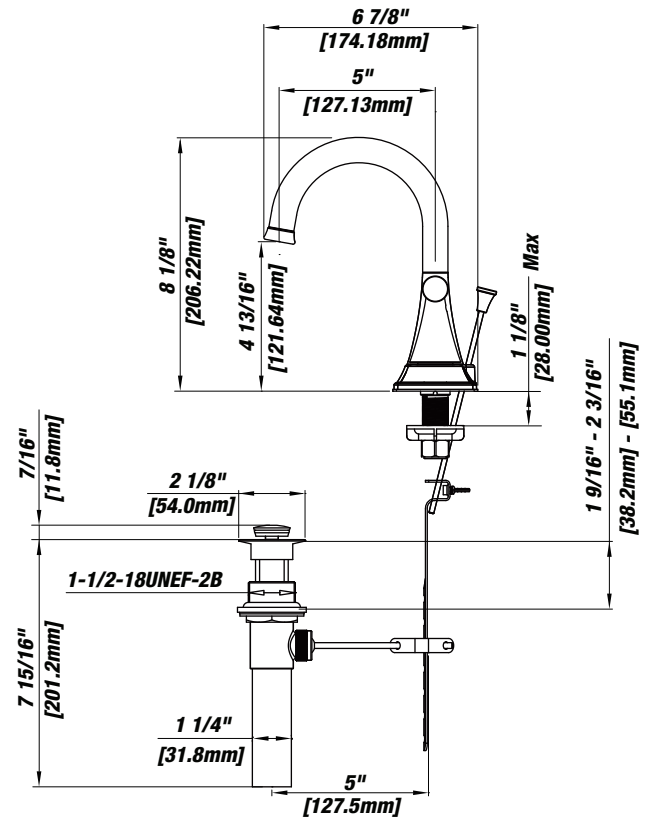

PFWSC2847

**WILLETT TWO HANDLE
LAVATORY FAUCET**

Product Features

- Ceramic disc cartridges
- Metal handles
- With brass pop-up
- Requires 3-hole sink with 4" on-center
- Flow rate: 1.2 gpm at 60 psi
- ADA compliant
- Certified to ASME A112.18.1 / CSA B125.1
- cUPC/IAPMO listed
- WaterSense certified
- NSF/ANSI/CAN61: Q ≤ 1

PFWSC2847CP

Model Numbers

- PFWSC2847CP Chrome
- PFWSC2847ZBN Brushed nickel
- PFWSC2847ORB Oil rubbed bronze

Warranty and Codes

This product comes complete with installation, operating, care and maintenance instructions. This PROFLO faucet carries a limited lifetime warranty when installed in residential applications. The warranty is five years in commercial applications.