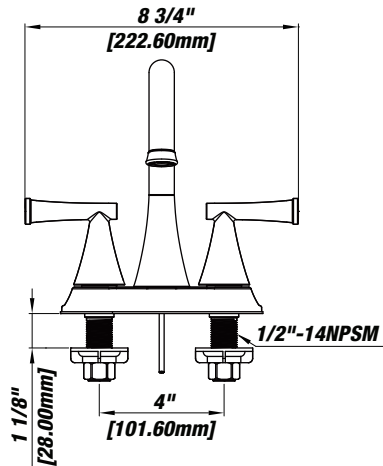

Model Numbers

- PFWSC2847CP Chrome
- PFWSC2847ZBN Brushed nickel
- PFWSC2847ORB Oil rubbed bronze

Warranty and Codes

This product comes complete with installation, operating, care and maintenance instructions. This PROFLO faucet carries a limited lifetime warranty when installed in residential applications. The warranty is five years in commercial applications.

*Compliant with lead content requirements of California AB 1953.

NSF/ANSI/CAN372
NSF/ANSI/CAN 61-0 QS1

FERGUSON.COM/PROFLO

Distributed Exclusively by Ferguson and Wolseley Canada Distributed Exclusively by Ferguson and Wolseley Canada

©2022 Ferguson Enterprises, Inc. All Rights Reserved.

04/08/22 Rev.A