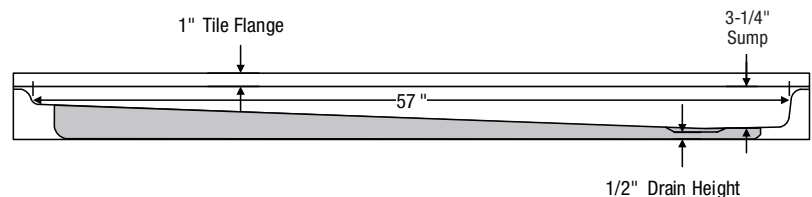

Specifications

PFBS6030 – Bannock Series

Enameled Steel Shower Bases 60" x 30"

Product Features

- Enameled steel shower base
- 60" x 30" x 4"
- Integral weep channel for water drainage
- High gloss stain resistant porcelain finish
- Slip resistant bottom
- 3 sided 1" tile flange
- Full length support pad
- Available in white only
- Standard 3-1/4" drain opening. No drain included

PFBS6030LWH

Model Numbers

- PFBS6030RWH 60" x 30" shower base - RH
PFBS6030LWH 60" x 30" shower base - LH

Warranty and Codes

This product comes complete with installation, operating, care and maintenance instructions. All PROFLO fixtures carry a 1-year limited warranty. In an effort to continually improve our products, we will make design changes from time to time. We reserve the right to ship newly designed product to fill any order unless we agree in writing to do otherwise.

Specifications

PFBS6030 – Bannock Series

Enameled Steel Shower Bases 60" x 30"

Product Features

- Enameled steel shower base
- 60" x 30" x 4"
- Integral weep channel for water drainage
- High gloss stain resistant porcelain finish
- Slip resistant bottom
- 3 sided 1" tile flange
- Full length support pad
- Available in white only
- Square PVC drain kit assembly and chrome grid strainer included

Model Numbers

PFBS6030RCDWH 60" x 30" shower base with square drain - RH

PFBS6030LCDWH 60" x 30" shower base with square drain - LH

Warranty and Codes

This product comes complete with installation, operating, care and maintenance instructions. All PROFLO fixtures carry a 1-year limited warranty. In an effort to continually improve our products, we will make design changes from time to time. We reserve the right to ship newly designed product to fill any order unless we agree in writing to do otherwise.