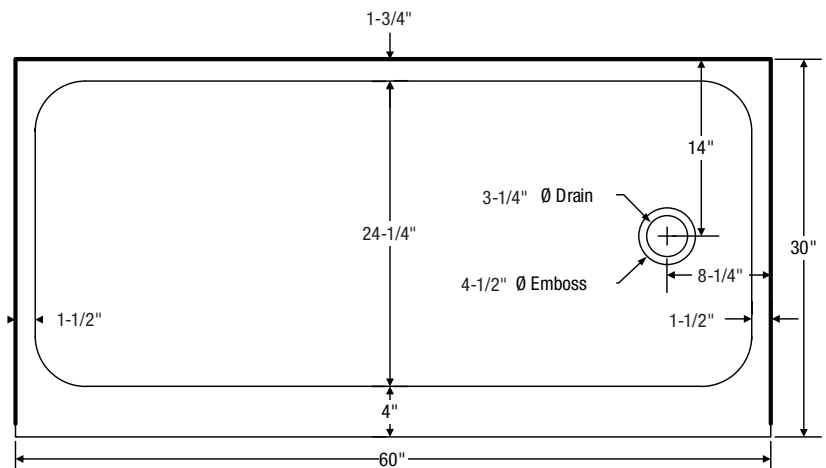

Specifications

PFBS6030 – Bannock Series

Enameled Steel Shower Bases 60" x 30"

Product Features

- Enameled steel shower base
- 60" x 30" x 4"
- Integral weep channel for water drainage
- High gloss stain resistant porcelain finish
- Slip resistant bottom
- 3 sided 1" tile flange
- Full length support pad
- Available in white only
- Standard 3-1/4" drain opening. No drain included

PFBS6030LWH

Model Numbers

- PFBS6030RWH 60" x 30" shower base - RH
PFBS6030LWH 60" x 30" shower base - LH

Warranty and Codes

This product comes complete with installation, operating, care and maintenance instructions. All PROFLO fixtures carry a 1-year limited warranty. In an effort to continually improve our products, we will make design changes from time to time. We reserve the right to ship newly designed product to fill any order unless we agree in writing to do otherwise.

Specifications

PFBS6030 – Bannock Series

Enameled Steel Shower Bases 60" x 30"

Product Features

- Enameled steel shower base
- 60" x 30" x 4"
- Integral weep channel for water drainage
- High gloss stain resistant porcelain finish
- Slip resistant bottom
- 3 sided 1" tile flange
- Full length support pad
- Available in white only
- Square PVC drain kit assembly and chrome grid strainer included

Model Numbers

PFBS6030RCDWH 60" x 30" shower base with square drain - RH

PFBS6030LCDWH 60" x 30" shower base with square drain - LH

Warranty and Codes

This product comes complete with installation, operating, care and maintenance instructions. All PROFLO fixtures carry a 1-year limited warranty. In an effort to continually improve our products, we will make design changes from time to time. We reserve the right to ship newly designed product to fill any order unless we agree in writing to do otherwise.