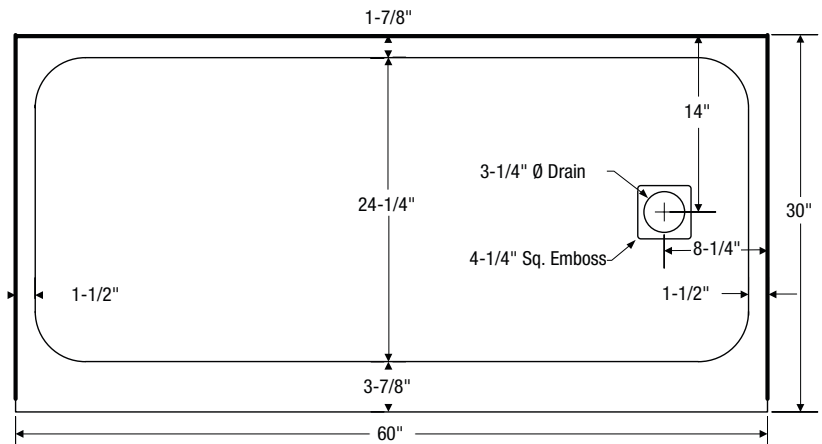

Specifications

PFBS6030 – Bannock Series

Enameled Steel Shower Bases 60" x 30"

Product Features

- Enameled steel shower base
- 60" x 30" x 4"
- Integral weep channel for water drainage
- High gloss stain resistant porcelain finish
- Slip resistant bottom
- 3 sided 1" tile flange
- Full length support pad
- Available in white only
- Standard 3-1/4" drain opening. No drain included

PFBS6030LWH

Model Numbers

- PFBS6030RWH 60" x 30" shower base - RH
PFBS6030LWH 60" x 30" shower base - LH

Warranty and Codes

This product comes complete with installation, operating, care and maintenance instructions. All PROFLO fixtures carry a 1-year limited warranty. In an effort to continually improve our products, we will make design changes from time to time. We reserve the right to ship newly designed product to fill any order unless we agree in writing to do otherwise.

Specifications

PFBS6030 – Bannock Series

Enameled Steel Shower Bases 60" x 30"

Product Features

- Enameled steel shower base
- 60" x 30" x 4"
- Integral weep channel for water drainage
- High gloss stain resistant porcelain finish
- Slip resistant bottom
- 3 sided 1" tile flange
- Full length support pad
- Available in white only
- Square PVC drain kit assembly and chrome grid strainer included

Model Numbers

PFBS6030RCDWH 60" x 30" shower base with square drain - RH

PFBS6030LCDWH 60" x 30" shower base with square drain - LH

Warranty and Codes

This product comes complete with installation, operating, care and maintenance instructions. All PROFLO fixtures carry a 1-year limited warranty. In an effort to continually improve our products, we will make design changes from time to time. We reserve the right to ship newly designed product to fill any order unless we agree in writing to do otherwise.