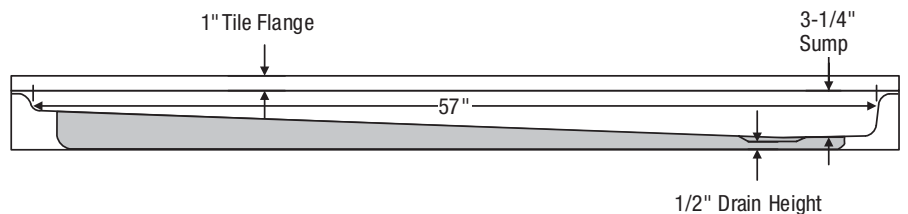

Specifications

PFBS6030 – Bannock Series

Enameled Steel Shower Bases 60" x 30"

Product Features

- Enameled steel shower base
- 60" x 30" x 4"
- Integral weep channel for water drainage
- High gloss stain resistant porcelain finish
- Slip resistant bottom
- 3 sided 1" tile flange
- Full length support pad
- Available in white only
- Standard 3-1/4" drain opening. No drain included

PFBS6030LWH

Model Numbers

- PFBS6030RWH 60" x 30" shower base - RH
PFBS6030LWH 60" x 30" shower base - LH

Warranty and Codes

This product comes complete with installation, operating, care and maintenance instructions. All PROFLO fixtures carry a 1-year limited warranty. In an effort to continually improve our products, we will make design changes from time to time. We reserve the right to ship newly designed product to fill any order unless we agree in writing to do otherwise.

Specifications

PFBS6030 – Bannock Series

Enameled Steel Shower Bases 60" x 30"

Product Features

- Enameled steel shower base
- 60" x 30" x 4"
- Integral weep channel for water drainage
- High gloss stain resistant porcelain finish
- Slip resistant bottom
- 3 sided 1" tile flange
- Full length support pad
- Available in white only
- Square PVC drain kit assembly and chrome grid strainer included

Model Numbers

PFBS6030RCDWH 60" x 30" shower base with square drain - RH

PFBS6030LCDWH 60" x 30" shower base with square drain - LH

Warranty and Codes

This product comes complete with installation, operating, care and maintenance instructions. All PROFLO fixtures carry a 1-year limited warranty. In an effort to continually improve our products, we will make design changes from time to time. We reserve the right to ship newly designed product to fill any order unless we agree in writing to do otherwise.