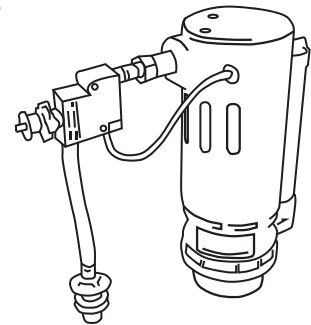

Parts Breakdown

PFST102WH

High-Efficiency Toilet with  
Sensor Flush Technology

PFST102WH

PF5112NLIDWH  
White

Fill/Flush  
Valve Assembly  
with Push Button  
PFST102FVK

Sensor Puck  
PFST102SP

Bowl  
PF1402TWH

Bolt Cap and Washer  
PFBC43

Tank-to-Bowl  
Gasket and Bolts  
PFTGFPK