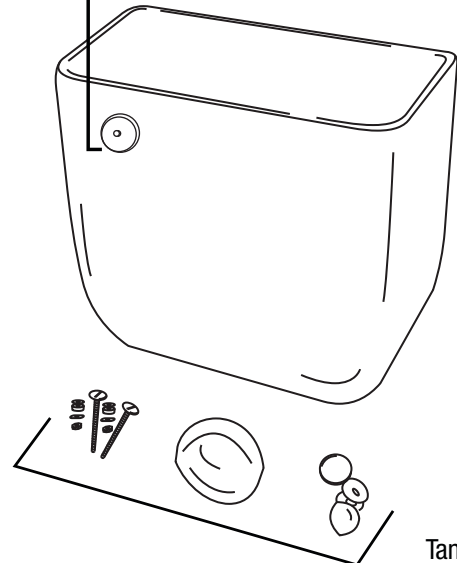

Parts Breakdown

PFST102WH

High-Efficiency Toilet with  
Sensor Flush Technology

PFST102WH

PF5112NLIDWH  
White

Fill/Flush  
Valve Assembly  
with Push Button  
PFST102FVK

Sensor Puck  
PFST102SP

Bowl  
PF1402TWH

Bolt Cap and Washer  
PFBC43

Tank-to-Bowl  
Gasket and Bolts  
PFTGFPK