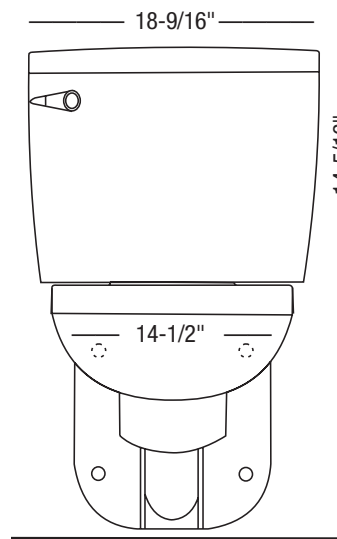

Specifications

PFXXC810HEWH – Commercial Series

Two-Piece High-Efficiency ADA Elongated Toilet

Product Features

- Flow Rate: 1.28 GPF (4.85 LPF)
- Bowl Shape: Elongated
- Bowl Height: 15-3/4" or 16-1/2"
- Rough In: 4-1/8" or 4-7/8"
- Flush Lever Color: Chrome
- Flush Lever Location: Left
- Trapway Size: 2"
- Flush Type: Gravity
- Finish/Color: White
- Bowl Model Number: PF1705HEWH
- Tank Model Number: PF1710HEWH
- Seat Included: No