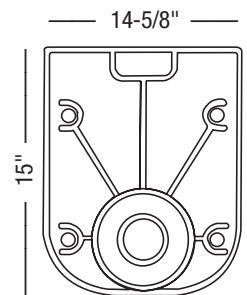

Specifications

PFXXC810HEWH – Commercial Series

Two-Piece High-Efficiency ADA Elongated Toilet

Product Features

- Flow Rate: 1.28 GPF (4.85 LPF)
- Bowl Shape: Elongated
- Bowl Height: 15-3/4" or 16-1/2"
- Rough In: 4-1/8" or 4-7/8"
- Flush Lever Color: Chrome
- Flush Lever Location: Left
- Trapway Size: 2"
- Flush Type: Gravity
- Finish/Color: White
- Bowl Model Number: PF1705HEWH
- Tank Model Number: PF1710HEWH
- Seat Included: No

Toilet Seat Bolt
Center-to-Center:
5-1/2"

Warranty and Codes

This product comes complete with installation, operating, care and maintenance instructions. All PROFLO fixtures carry a lifetime limited warranty on vitreous china and a 5-year limited warranty on fittings. In an effort to continually improve our products, we will make design changes from time to time. We reserve the right to ship newly designed product to fill any order unless we agree in writing to do otherwise.