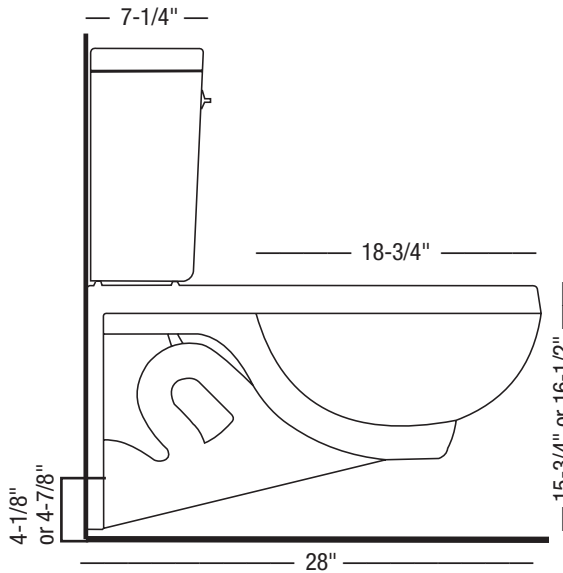

Specifications

PFXXC810HEWH – Commercial Series

Two-Piece High-Efficiency ADA Elongated Toilet

Product Features

- Flow Rate: 1.28 GPF (4.85 LPF)
- Bowl Shape: Elongated
- Bowl Height: 15-3/4" or 16-1/2"
- Rough In: 4-1/8" or 4-7/8"
- Flush Lever Color: Chrome
- Flush Lever Location: Left
- Trapway Size: 2"
- Flush Type: Gravity
- Finish/Color: White
- Bowl Model Number: PF1705HEWH
- Tank Model Number: PF1710HEWH
- Seat Included: No

Toilet Seat Bolt
Center-to-Center:
5-1/2"

Warranty and Codes

This product comes complete with installation, operating, care and maintenance instructions. All PROFLO fixtures carry a lifetime limited warranty on vitreous china and a 5-year limited warranty on fittings. In an effort to continually improve our products, we will make design changes from time to time. We reserve the right to ship newly designed product to fill any order unless we agree in writing to do otherwise.