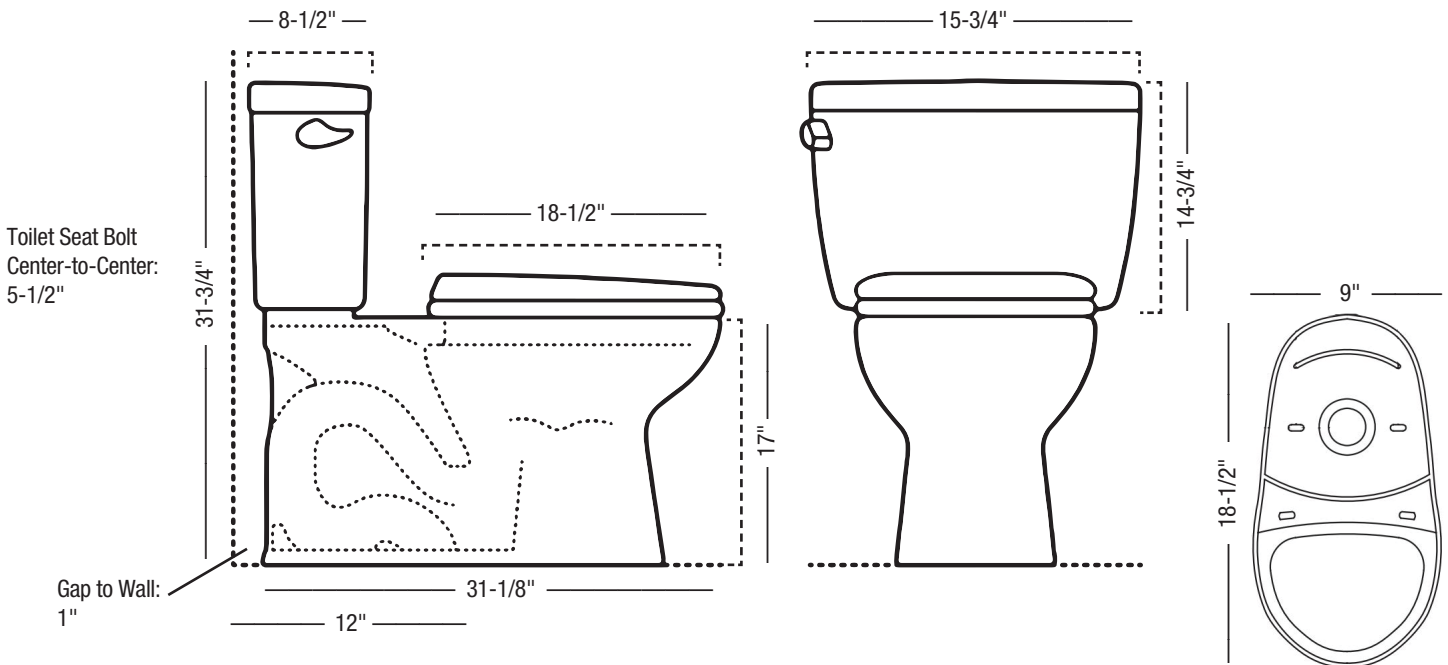

Specifications

PFJRC412MWH – Jerritt Series

Two-Piece ADA Elongated Toilet

Product Features

- Flow Rate: 1.6 GPF (6.06 LPF)
- Bowl Shape: Elongated
- Bowl Height: 17"
- Rough In: 12"
- Flush Lever Color: Color match
- Flush Lever Location: Left
- Flush Valve Size: 2"
- Trapway Size: 2"
- Flush Type: Gravity
- Finish/Color: White
- Bowl Model Number: PF1403TWH
- Tank Model Number: PF5112WHM
- Seat Included: No